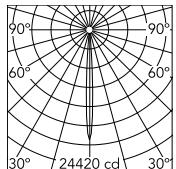

Physical

Color	White
Recessed depth (in)	4.49
Net weight (lb)	0.58
Package volume (in)	244.09
IP internal	54

Download

Family spec sheet [↓ ZIP](#)
Mounting instructions [↓ PDF](#)

Photometric Files

LDT / IES [↓ ZIP](#)

Technical Drawings

2D [↓ ZIP](#)
3D [↓ ZIP](#)

Ecodesign and Energy Labelling

 Replaceable (LED only) light source by an end-user

Schematic light drawing

Beam Angle: 7°

h(m)	E(lx)	D(m)
1	24420	0.12
2	6105	0.23
3	2713	0.35
4	1526	0.46
5	977	0.58

Luminous flux Luminaire
418 lm

Photometric

Lighting type	Direct
CCT (K)	2700
CRI>	90
McAdam steps (SDCM)	2700
Rf fidelity index	88
Rg gamut index	94
Beam angle C0-180 (°)	7
Beam angle C90-270 (°)	7

Electrical