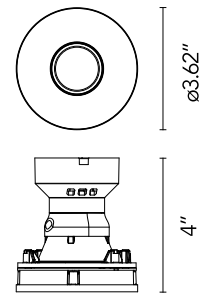

7.3W - 418lm - 2700K - CRI> 90 - Beam° 7

Eclectic Ø90. Non-adjustable Downlight. "Flat" style façade. Necessary installation pre-frames, not included (to be ordered separately). Recessed position of the LED: 49° cut-off angle. IP54 water tightness. Power LED light source*. Alternative options for lenses, orientation modules and style façades are available as spare parts.

Are you a professional and your project needs consulting and support?

BOOK AN APPOINTMENT

Main specifications

Mounting	Ceiling recessed
Environments	Indoor dry location
Light Source Type	LED
Light sources included	Yes
LED type	Power LED
Number of lamps	1
Power (W)	7.3
System flux (lm)	418

Physical

Color	White
Recessed depth (in)	4.49
Net weight (lb)	0.58
Package volume (in)	244.09
IP internal	54

Download

Family spec sheet [↓ ZIP](#)
Mounting instructions [↓ PDF](#)

Photometric Files

LDT / IES [↓ ZIP](#)

Technical Drawings

2D [↓ ZIP](#)
3D [↓ ZIP](#)