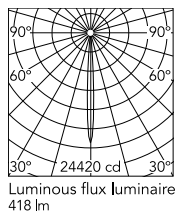

Physical

Color	Black
Recessed depth (in)	4.49
Net weight (lb)	0.58
Package volume (in)	244.09
IP internal	54

Download

Family spec sheet [↓ ZIP](#)
Mounting instructions [↓ PDF](#)

Photometric Files

LDT / IES [↓ ZIP](#)

Technical Drawings

2D [↓ ZIP](#)
3D [↓ ZIP](#)

Ecodesign and Energy Labelling

 Replaceable (LED only) light source by an end-user

Schematic light drawing

h(m)	E(lx)	D(m)
1	24420	0.12
2	6105	0.23
3	2713	0.35
4	1526	0.46
5	977	0.58