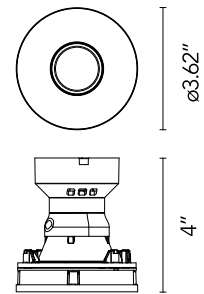

7.3W - 418lm - 2700K - CRI> 90 - Beam° 7

Eclectic Ø90. Non-adjustable Downlight. "Flat" style façade. Necessary installation pre-frames, not included (to be ordered separately). Recessed position of the LED: 49° cut-off angle. IP54 water tightness. Power LED light source*. Alternative options for lenses, orientation modules and style façades are available as spare parts.

Are you a professional and your project needs consulting and support?

BOOK AN APPOINTMENT

Main specifications

Mounting	Ceiling recessed
Environments	Indoor dry location
Light Source Type	LED
Light sources included	Yes
LED type	Power LED
Number of lamps	1
Power (W)	7.3
System flux (lm)	418

Physical

Color	Black
Recessed depth (in)	4.49
Net weight (lb)	0.58
Package volume (in)	244.09
IP internal	54

Download

Family spec sheet [↓ ZIP](#)
Mounting instructions [↓ PDF](#)

Photometric Files

LDT / IES [↓ ZIP](#)

Technical Drawings

2D [↓ ZIP](#)
3D [↓ ZIP](#)