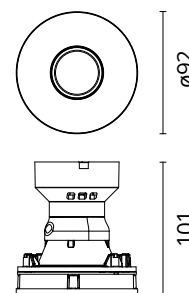

Main specifications

Mounting	Ceiling recessed
Environments	Indoor dry location
Light source type	LED
Light sources included	Yes
LED type	Power LED
Number of lamps	1
Power (W)	7
System power (W)	9.3
Lumen Output (lm)	374
Efficacy (lm/W)	53

Physical

Colour	White
Orientation	Fixed
Recessed depth (mm)	114
Spot diameter (mm)	95
Length (mm)	95
Net weight (kg)	0.35
Package height (mm)	157
Package width (mm)	210
Package length (mm)	135
IP internal	54

Download

[Mounting instructions](#) PDF

Photometric Files

[LDT / IES](#) ZIP

Technical Drawings

[2D](#) ZIP

[3D](#) ZIP

[Bim](#) ZIP