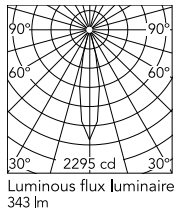

Physical

Colour	White
Orientation	Fixed
Recessed depth (mm)	114
Spot diameter (mm)	95
Length (mm)	95
Net weight (kg)	0.35
Package height (mm)	157
Package width (mm)	210
Package length (mm)	135
IP internal	54

Schematic light drawing

Beam Angle: 21°

h(m)	E(lx)	D(m)
1	2295	0.37
2	574	0.73
3	255	1.10
4	143	1.46
5	92	1.83

2295 cd

Photometric

Lighting type	Direct
Light distribution	Symmetric
CCT (K)	3000
CRI>	90
McAdam steps (SDCM)	2
Rf fidelity index	92
Rg gamut index	100
LED Life / Failure Ratio	L90B50>60.000h_Tc=85°C
Beam angle C0-180 (°)	22
Beam angle C90-270 (°)	22
UGR _L	<10