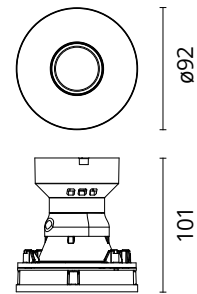

FLOS

05.8218.14 Black

Eclectic 90 Fixed Flat Power Led

Designed by FLOS Architectural, 2022

Eclectic Ø90. Non-adjustable Downlight. "Flat" style façade. Necessary installation pre-frames, not included (to be ordered separately). Recessed position of the LED: 49° cut-off angle. IP54 water tightness. Power LED light source*. Alternative options for lenses, orientation modules and style façades are available as spare parts.

Physical

Colour	Black
Orientation	Fixed
Recessed depth (mm)	114
Spot diameter (mm)	95
Length (mm)	95
Net weight (kg)	0.35
Package height (mm)	157
Package width (mm)	210
Package length (mm)	135
IP internal	54