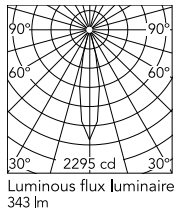

Physical

Colour	Black
Orientation	Fixed
Recessed depth (mm)	114
Spot diameter (mm)	95
Length (mm)	95
Net weight (kg)	0.35
Package height (mm)	157
Package width (mm)	210
Package length (mm)	135
IP internal	54

Schematic light drawing

Beam Angle: 21°

h(m)	E(lx)	D(m)
1	2295	0.37
2	574	0.73
3	255	1.10
4	143	1.46
5	92	1.83

2295 cd

Photometric

Lighting type	Direct
Light distribution	Symmetric
CCT (K)	3000
CRI>	90
McAdam steps (SDCM)	2
Rf fidelity index	92
Rg gamut index	100
LED Life / Failure Ratio	L90B50>60.000h_Tc=85°C
Beam angle C0-180 (°)	22
Beam angle C90-270 (°)	22
UGR _L	<10