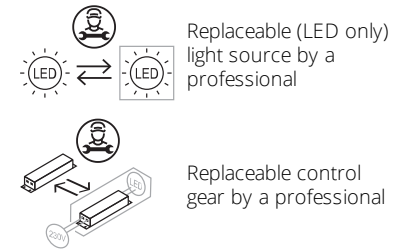

Schematic light drawing

Beam Angle: 21°

h(m)	E(lx)	D(m)
1	2295	0.37
2	574	0.73
3	255	1.10
4	143	1.46
5	92	1.83

2295 cd

Photometric

Lighting type	Direct
Light distribution	Symmetric
CCT (K)	3000
CRI>	90
McAdam steps (SDCM)	2
Rf fidelity index	92
Rg gamut index	100
LED Life / Failure Ratio	L90B50>60.000h_Tc=85°C
Beam angle C0-180 (°)	22
Beam angle C90-270 (°)	22
UGR_L	<10

Electrical

Insulation class	III
LED current (mA)	600
Power supply	Remote
Dimmable	Yes
Power supply type	Dimmable DALI 2, Dimmable 0-10V, Dimmable Casambi, Dimmable Push, Dimmable 1-10V, Mains Cut Dimming

Ecodesign and Energy Labelling

This product contains a light source of energy efficiency class F

Notes

The combination of models using Power LED and Array LED light sources can lead to slight differences in the chromaticity of the light. It is recommended to use the same light source in shared spaces.