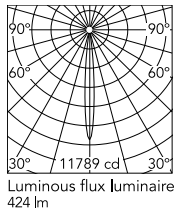

Physical

Colour	White
Orientation	Fixed
Recessed depth (mm)	114
Spot diameter (mm)	95
Length (mm)	95
Net weight (kg)	0.35
Package height (mm)	157
Package width (mm)	210
Package length (mm)	135
IP internal	54

Schematic light drawing

Beam Angle: 10°

h(m)	E(lx)	D(m)
1	11789	0.17
2	2947	0.34
3	1310	0.50
4	737	0.67
5	472	0.84

11789 cd

Photometric

Lighting type	Direct
Light distribution	Symmetric
CCT (K)	3000
CRI>	90
McAdam steps (SDCM)	2
Rf fidelity index	92
Rg gamut index	100
LED Life / Failure Ratio	L90B50>60.000h_Tc=85°C
Beam angle C0-180 (°)	12
Beam angle C90-270 (°)	12
UGR _L	<10