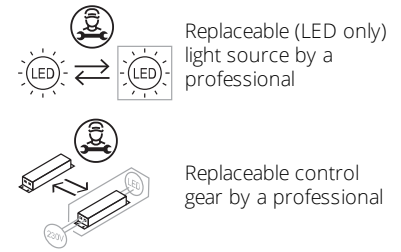

Schematic light drawing

Beam Angle: 10°

h(m)	E(lx)	D(m)
1	11789	0.17
2	2947	0.34
3	1310	0.50
4	737	0.67
5	472	0.84

11789 cd

Photometric

Lighting type	Direct
Light distribution	Symmetric
CCT (K)	3000
CRI>	90
McAdam steps (SDCM)	2
Rf fidelity index	92
Rg gamut index	100
LED Life / Failure Ratio	L90B50>60.000h_Tc=85°C
Beam angle C0-180 (°)	12
Beam angle C90-270 (°)	12
UGR_L	<10

Electrical

Insulation class	III
LED current (mA)	600
Power supply	Remote
Dimmable	Yes
Power supply type	Dimmable DALI 2, Dimmable 0-10V, Dimmable Casambi, Dimmable Push, Dimmable 1-10V, Mains Cut Dimming

Ecodesign and Energy Labelling

This product contains a light source of energy efficiency class F

Notes

The combination of models using Power LED and Array LED light sources can lead to slight differences in the chromaticity of the light. It is recommended to use the same light source in shared spaces.