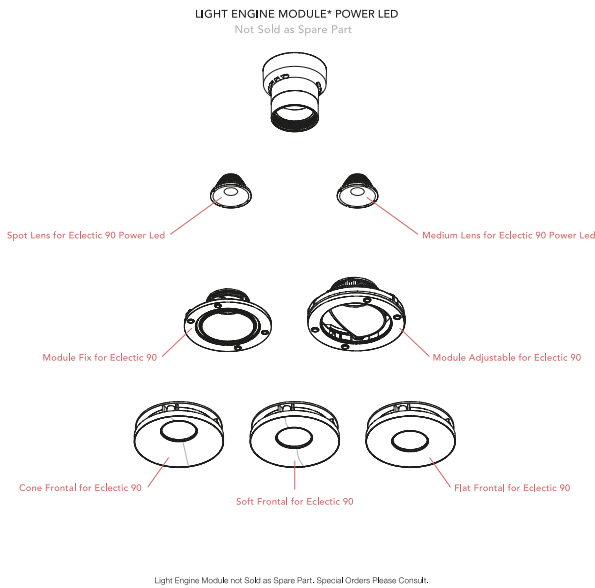

OPTIONAL
Accessory

Optical

08.0728.00

Honeycomb for Eclectic 90

OPTIONAL
Filter

Optical

08.0735.00

Colour Temperature Increaser
Filter for Eclectic 90

OPTIONAL
Filter

Optical

08.0736.00

Colour Temperature Decreaser
for Eclectic 90

Spare Parts

Super Spot Lens for Eclectic 90 Power Led	08.0718.00
Spot Lens for Eclectic 90 Power Led	08.0719.00
Medium Lens for Eclectic 90 Power Led	08.0720.00
Cone Frontal for Eclectic 90	08.0724.14
Cone Frontal for Eclectic 90	08.0724.40
Soft Frontal for Eclectic 90	08.0725.14
Soft Frontal for Eclectic 90	08.0725.40
Flat Frontal for Eclectic 90	08.0726.14
Flat Frontal for Eclectic 90	08.0726.40
Module Fix for Eclectic 90	08.0741.00
Module Adjustable for Eclectic 90	08.0742.00