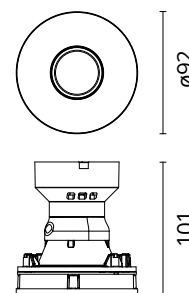

Main specifications

Mounting	Ceiling recessed
Environments	Indoor dry location
Light source type	LED
Light sources included	Yes
LED type	Power LED
Number of lamps	1
Power (W)	7
System power (W)	9.3
Lumen Output (lm)	394
Efficacy (lm/W)	56

Physical

Colour	White
Orientation	Fixed
Recessed depth (mm)	114
Spot diameter (mm)	95
Length (mm)	95
Net weight (kg)	0.35
Package height (mm)	157
Package width (mm)	210
Package length (mm)	135
IP internal	54

Download

[Mounting instructions](#) PDF

Photometric Files

[LDT / IES](#) ZIP

Technical Drawings

[2D](#) ZIP

[3D](#) ZIP

[Bim](#) ZIP