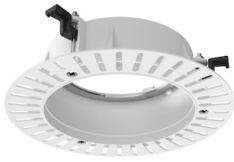

Installation

08.0671.14

Trim Frame

REQUIRED
Frame

Installation

08.0671.40

Trim Frame

Continuous current supply
source of 240V - 50/60Hz with
dimmable Dali 2, Push dimming.
150mA - 7.8W / 200mA - 10.4W /
250mA - 13W / 300mA - 15.6W /
350mA - 18.2W / 400mA - 20.8W
/ 500mA - 26W / 600mA - 31.2W
/ 700mA - 36.4W / 750mA - 39W
/ 800mA - 41.6...