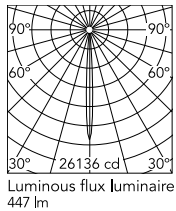

Physical

Colour	Black
Orientation	Fixed
Recessed depth (mm)	114
Spot diameter (mm)	95
Length (mm)	95
Net weight (kg)	0.35
Package height (mm)	157
Package width (mm)	210
Package length (mm)	135
IP internal	54

Schematic light drawing

Beam Angle: 7°

h(m)	E(lx)	D(m)
1	26136	0.12
2	6534	0.23
3	2904	0.35
4	1634	0.46
5	1045	0.58

Photometric

Lighting type	Direct
Light distribution	Symmetric
CCT (K)	3000
CRI>	90
McAdam steps (SDCM)	2
Rf fidelity index	92
Rg gamut index	100
LED Life / Failure Ratio	L90B50>60.000h_Tc=85°C
Beam angle C0-180 (°)	8
Beam angle C90-270 (°)	8
UGR _L	<10