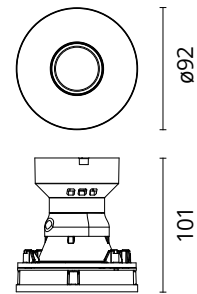

FLOS

05.8216.14 Black

Eclectic 90 Fixed Flat Power Led

Designed by FLOS Architectural, 2022

Eclectic Ø90. Non-adjustable Downlight. "Flat" style façade. Necessary installation pre-frames, not included (to be ordered separately). Recessed position of the LED: 49° cut-off angle. IP54 water tightness. Power LED light source*. Alternative options for lenses, orientation modules and style façades are available as spare parts.

Physical

Colour	Black
Orientation	Fixed
Recessed depth (mm)	114
Spot diameter (mm)	95
Length (mm)	95
Net weight (kg)	0.35
Package height (mm)	157
Package width (mm)	210
Package length (mm)	135
IP internal	54