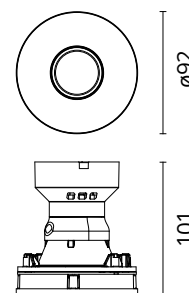

Main specifications

Mounting	Ceiling recessed
Environments	Indoor dry location
Light source type	LED
Light sources included	Yes
LED type	Power LED
Number of lamps	1
Power (W)	7
System power (W)	9.3
Lumen Output (lm)	364
Efficacy (lm/W)	52

Physical

Colour	White
Orientation	Fixed
Recessed depth (mm)	114
Spot diameter (mm)	95
Length (mm)	95
Net weight (kg)	0.35
Package height (mm)	157
Package width (mm)	210
Package length (mm)	135
IP internal	54

Download

[Mounting instructions](#) PDF

Photometric Files

[LDT / IES](#) ZIP

Technical Drawings

[2D](#) ZIP

[3D](#) ZIP

[Bim](#) ZIP