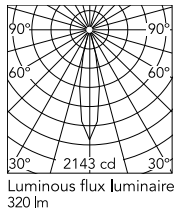

Physical

Colour	White
Orientation	Fixed
Recessed depth (mm)	114
Spot diameter (mm)	95
Length (mm)	95
Net weight (kg)	0.35
Package height (mm)	157
Package width (mm)	210
Package length (mm)	135
IP internal	54

Schematic light drawing

Photometric

Lighting type	Direct
Light distribution	Symmetric
CCT (K)	2700
CRI>	90
McAdam steps (SDCM)	2
Rf fidelity index	88
Rg gamut index	94
LED Life / Failure Ratio	L90B50>60.000h_Tc=85°C
Beam angle C0-180 (°)	22
Beam angle C90-270 (°)	22
UGR _L	<10