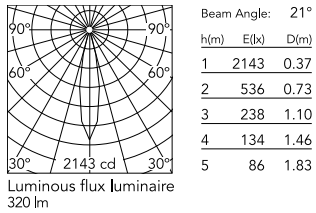

Physical

Colour	Black
Orientation	Fixed
Recessed depth (mm)	114
Spot diameter (mm)	95
Length (mm)	95
Net weight (kg)	0.35
Package height (mm)	157
Package width (mm)	210
Package length (mm)	135
IP internal	54

Schematic light drawing

Photometric

Lighting type	Direct
Light distribution	Symmetric
CCT (K)	2700
CRI>	90
McAdam steps (SDCM)	2
Rf fidelity index	88
Rg gamut index	94
LED Life / Failure Ratio	L90B50>60.000h_Tc=85°C
Beam angle C0-180 (°)	22
Beam angle C90-270 (°)	22
UGR _L	<10