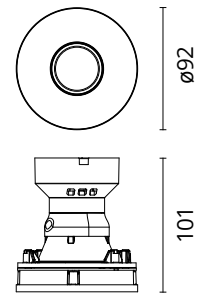

Main specifications

Mounting	Ceiling recessed
Environments	Indoor dry location
Light source type	LED
Light sources included	Yes
LED type	Power LED
Number of lamps	1
Power (W)	7
System power (W)	9.3
Lumen Output (lm)	384
Efficacy (lm/W)	55

Physical

Colour	White
Orientation	Fixed
Recessed depth (mm)	114
Spot diameter (mm)	95
Length (mm)	95
Net weight (kg)	0.35
Package height (mm)	157
Package width (mm)	210
Package length (mm)	135
IP internal	54

Download

Mounting instructions [↓ PDF](#)

Photometric Files

LDT / IES [↓ ZIP](#)

Technical Drawings

2D [↓ ZIP](#)

3D [↓ ZIP](#)

[Bim](#) [↓ ZIP](#)