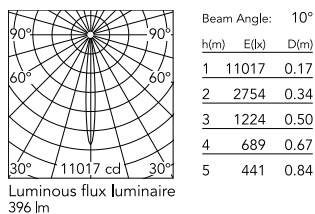

Physical

Colour	White
Orientation	Fixed
Recessed depth (mm)	114
Spot diameter (mm)	95
Length (mm)	95
Net weight (kg)	0.35
Package height (mm)	157
Package width (mm)	210
Package length (mm)	135
IP internal	54

Schematic light drawing

Photometric

Lighting type	Direct
Light distribution	Symmetric
CCT (K)	2700
CRI>	90
McAdam steps (SDCM)	2
Rf fidelity index	88
Rg gamut index	94
LED Life / Failure Ratio	L90B50>60.000h_Tc=85°C
Beam angle C0-180 (°)	12
Beam angle C90-270 (°)	12
UGR _L	<10