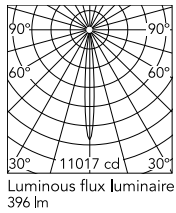

### Physical

Colour	Black
Orientation	Fixed
Recessed depth (mm)	114
Spot diameter (mm)	95
Length (mm)	95
Net weight (kg)	0.35
Package height (mm)	157
Package width (mm)	210
Package length (mm)	135
IP internal	54

### Technical Drawings

2D [↓ ZIP](#)

3D [↓ ZIP](#)

[🔒 Bim](#) [↓ ZIP](#)

## Schematic light drawing

Beam Angle: 10°

h(m)	E(lx)	D(m)
1	11017	0.17
2	2754	0.34
3	1224	0.50
4	689	0.67
5	441	0.84