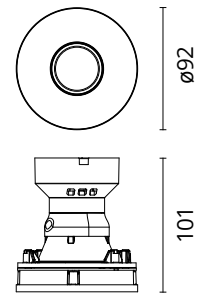

Main specifications

Mounting	Ceiling recessed
Environments	Indoor dry location
Light source type	LED
Light sources included	Yes
LED type	Power LED
Number of lamps	1
Power (W)	7
System power (W)	9.3
Lumen Output (lm)	384
Efficacy (lm/W)	55

Physical

Colour	Black
Orientation	Fixed
Recessed depth (mm)	114
Spot diameter (mm)	95
Length (mm)	95
Net weight (kg)	0.35
Package height (mm)	157
Package width (mm)	210
Package length (mm)	135
IP internal	54

Download

Mounting instructions [↓ PDF](#)

Photometric Files

LDT / IES [↓ ZIP](#)

Technical Drawings

2D [↓ ZIP](#)

3D [↓ ZIP](#)

[🔒 Bim](#) [↓ ZIP](#)