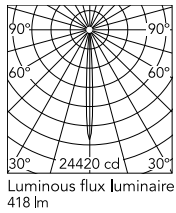

Physical

Colour	White
Orientation	Fixed
Recessed depth (mm)	114
Spot diameter (mm)	95
Length (mm)	95
Net weight (kg)	0.35
Package height (mm)	157
Package width (mm)	210
Package length (mm)	135
IP internal	54

Schematic light drawing

Beam Angle: 7°

h(m)	E(lx)	D(m)
1	24420	0.12
2	6105	0.23
3	2713	0.35
4	1526	0.46
5	977	0.58

Photometric

Lighting type	Direct
Light distribution	Symmetric
CCT (K)	2700
CRI>	90
McAdam steps (SDCM)	2
Rf fidelity index	88
Rg gamut index	94
LED Life / Failure Ratio	L90B50>60.000h_Tc=85°C
Beam angle C0-180 (°)	8
Beam angle C90-270 (°)	8
UGR _L	<10