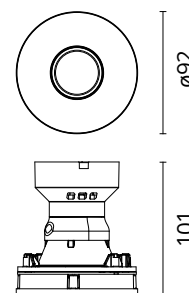

Main specifications

Mounting	Ceiling recessed
Environments	Indoor dry location
Light source type	LED
Light sources included	Yes
LED type	Power LED
Number of lamps	1
Power (W)	7
System power (W)	9.3
Lumen Output (lm)	397
Efficacy (lm/W)	57

Physical

Colour	White
Orientation	Fixed
Recessed depth (mm)	114
Spot diameter (mm)	95
Length (mm)	95
Net weight (kg)	0.35
Package height (mm)	157
Package width (mm)	210
Package length (mm)	135
IP internal	54

Download

[Mounting instructions](#) PDF

Photometric Files

[LDT / IES](#) ZIP

Technical Drawings

[2D](#) ZIP

[3D](#) ZIP

[Bim](#) ZIP