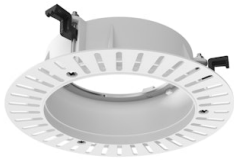

Installation

08.0671.14

Trim Frame

REQUIRED
Frame

Installation

08.0671.40

Trim Frame

Continuous current supply
source of 240V - 50/60Hz with
dimmable Dali 2, Push dimming.
150mA - 7.8W / 200mA - 10.4W /
250mA - 13W / 300mA - 15.6W /
350mA - 18.2W / 400mA - 20.8W
/ 500mA - 26W / 600mA - 31.2W
/ 700mA - 36.4W / 750mA - 39W
/ 800mA - 41.6...