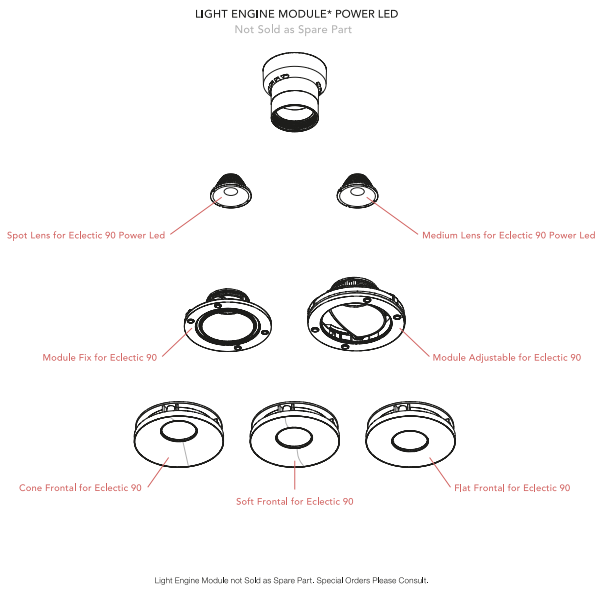

OPTIONAL
Accessory

Optical

08.0728.00

Honeycomb for Eclectic 90

OPTIONAL
Filter

Optical

08.0735.00

Colour Temperature Increaser
Filter for Eclectic 90

OPTIONAL
Filter

Optical

08.0736.00

Colour Temperature Decreaser
for Eclectic 90

Spare Parts

Super Spot Lens for Eclectic 90 Power Led	08.0718.00
Spot Lens for Eclectic 90 Power Led	08.0719.00
Medium Lens for Eclectic 90 Power Led	08.0720.00
Cone Frontal for Eclectic 90	08.0724.14
Cone Frontal for Eclectic 90	08.0724.40
Soft Frontal for Eclectic 90	08.0725.14
Soft Frontal for Eclectic 90	08.0725.40
Flat Frontal for Eclectic 90	08.0726.14
Flat Frontal for Eclectic 90	08.0726.40
Module Fix for Eclectic 90	08.0741.00
Module Adjustable for Eclectic 90	08.0742.00