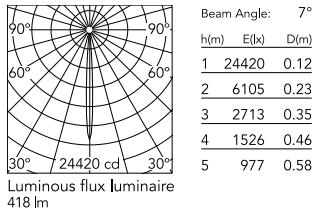

Physical

Colour	Black
Orientation	Fixed
Recessed depth (mm)	114
Spot diameter (mm)	95
Length (mm)	95
Net weight (kg)	0.35
Package height (mm)	157
Package width (mm)	210
Package length (mm)	135
IP internal	54

Schematic light drawing

Photometric

Lighting type	Direct
Light distribution	Symmetric
CCT (K)	2700
CRI>	90
McAdam steps (SDCM)	2
Rf fidelity index	88
Rg gamut index	94
LED Life / Failure Ratio	L90B50>60.000h_Tc=85°C
Beam angle C0-180 (°)	8
Beam angle C90-270 (°)	8
UGR _L	<10