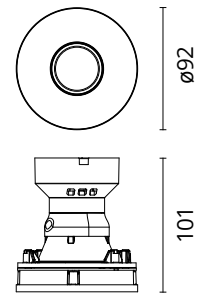

Main specifications

Mounting	Ceiling recessed
Environments	Indoor dry location
Light source type	LED
Light sources included	Yes
LED type	Power LED
Number of lamps	1
Power (W)	7
System power (W)	9.3
Lumen Output (lm)	397
Efficacy (lm/W)	57

Physical

Colour	Black
Orientation	Fixed
Recessed depth (mm)	114
Spot diameter (mm)	95
Length (mm)	95
Net weight (kg)	0.35
Package height (mm)	157
Package width (mm)	210
Package length (mm)	135
IP internal	54

Download

Mounting instructions [↓ PDF](#)

Photometric Files

LDT / IES [↓ ZIP](#)

Technical Drawings

2D [↓ ZIP](#)

3D [↓ ZIP](#)

[🔒 Bim](#) [↓ ZIP](#)