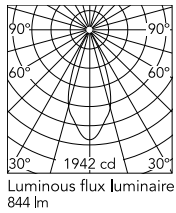

### Physical

Colour	Black
Orientation	Fixed
Recessed depth (mm)	114
Spot diameter (mm)	95
Length (mm)	95
Net weight (kg)	0.29
Package height (mm)	157
Package width (mm)	210
Package length (mm)	135
IP internal	54

### Technical Drawings

2D [↓ ZIP](#)

3D [↓ ZIP](#)

[🔒 Bim](#) [↓ ZIP](#)

## Schematic light drawing

h(m)	E(lx)	D(m)
1	1942	0.76
2	485	1.52
3	216	2.28
4	121	3.04
5	78	3.81