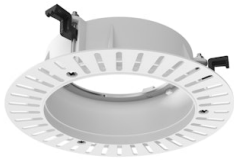

Installation

08.0671.14

Trim Frame

REQUIRED  
Frame

Installation

08.0671.40

Trim Frame

Continuous current supply  
source of 240V - 50/60Hz with  
dimmable Dali 2, Push dimming.  
150mA - 7.8W / 200mA - 10.4W /  
250mA - 13W / 300mA - 15.6W /  
350mA - 18.2W / 400mA - 20.8W  
/ 500mA - 26W / 600mA - 31.2W  
/ 700mA - 36.4W / 750mA - 39W  
/ 800mA - 41.6...