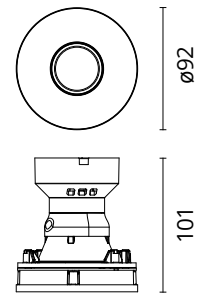

10.5W - 844lm - 3000K - CRI> 90 - Beam° 41

Eclectic Ø90. Non-adjustable Downlight. "Flat" style façade. Necessary installation pre-frames, not included (to be ordered separately). Recessed position of the LED: 49° cut-off angle. IP54 water tightness. Alternative options for lenses, orientation modules and style façades are available as spare parts.

Are you a professional and your project needs consulting and support?

BOOK AN APPOINTMENT