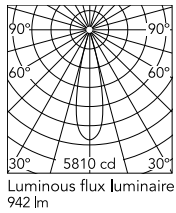

Physical

Colour	White
Orientation	Fixed
Recessed depth (mm)	114
Spot diameter (mm)	95
Length (mm)	95
Net weight (kg)	0.29
Package height (mm)	157
Package width (mm)	210
Package length (mm)	135
IP internal	54

Schematic light drawing

h(m)	E(lx)	D(m)
1	5810	0.44
2	1453	0.88
3	646	1.32
4	363	1.76
5	232	2.20

Photometric

Lighting type	Direct
Light distribution	Symmetric
CCT (K)	3000
CRI>	90
McAdam steps (SDCM)	2
Rf fidelity index	92
Rg gamut index	98
LED Life / Failure Ratio	L70B50>55.000h_Tc=85°C
Beam angle C0-180 (°)	24
Beam angle C90-270 (°)	24
UGR _L	<10