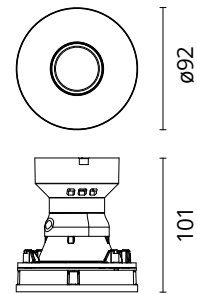

10.5W - 942lm - 3000K - CRI> 90 - Beam° 24

Eclectic Ø90. Non-adjustable Downlight. "Flat" style façade. Necessary installation pre-frames, not included (to be ordered separately). Recessed position of the LED: 49° cut-off angle. IP54 water tightness. Alternative options for lenses, orientation modules and style façades are available as spare parts.

Are you a professional and your project needs consulting and support?

[BOOK AN APPOINTMENT](#)