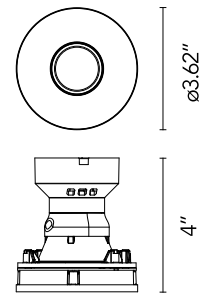

7.3W - 335lm - 3000K - CRI> 90 - Beam° 22

Eclectic Ø90. Non-adjustable Downlight. "Cone" style façade. Necessary installation pre-frames, not included (to be ordered separately). Recessed position of the LED: 41° cut-off angle. IP54 water tightness. Power LED light source*. Alternative options for lenses, orientation modules and style façades are available as spare parts.

Are you a professional and your project needs consulting and support?

BOOK AN APPOINTMENT

Main specifications

Mounting	Ceiling recessed
Environments	Indoor dry location
Light Source Type	LED
Light sources included	Yes
LED type	Power LED
Number of lamps	1
Power (W)	7.3
System flux (lm)	335

Physical

Color	White
Recessed depth (in)	4.49
Net weight (lb)	0.58
Package volume (in)	244.09
IP internal	54

Download

Family spec sheet [↓ ZIP](#)
Mounting instructions [↓ PDF](#)

Photometric Files

LDT / IES [↓ ZIP](#)

Technical Drawings

2D [↓ ZIP](#)
3D [↓ ZIP](#)