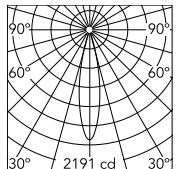

Physical

Color	White
Recessed depth (in)	4.49
Net weight (lb)	0.58
Package volume (in)	244.09
IP internal	54

Download

Family spec sheet [↓ ZIP](#)
Mounting instructions [↓ PDF](#)

Photometric Files

LDT / IES [↓ ZIP](#)

Technical Drawings

2D [↓ ZIP](#)
3D [↓ ZIP](#)

Ecodesign and Energy Labelling

 Replaceable (LED only) light source by an end-user

Schematic light drawing

Beam Angle: 22°

h(m)	E(lx)	D(m)
1	2191	0.38
2	548	0.76
3	243	1.14
4	137	1.52
5	88	1.90

Luminous flux Luminaire
335 lm

Photometric

Lighting type	Direct
CCT (K)	3000
CRI>	90
McAdam steps (SDCM)	3000
Rf fidelity index	92
Rg gamut index	100
Beam angle C0-180 (°)	22
Beam angle C90-270 (°)	22

Electrical