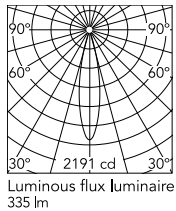

Physical

Color	Black
Recessed depth (in)	4.49
Net weight (lb)	0.58
Package volume (in)	244.09
IP internal	54

Download

Family spec sheet [↓ ZIP](#)
Mounting instructions [↓ PDF](#)

Photometric Files

LDT / IES [↓ ZIP](#)

Technical Drawings

2D [↓ ZIP](#)
3D [↓ ZIP](#)

Ecodesign and Energy Labelling

 Replaceable (LED only) light source by an end-user

Schematic light drawing

Photometric

Lighting type	Direct
CCT (K)	3000
CRI>	90
McAdam steps (SDCM)	3000
Rf fidelity index	92
Rg gamut index	100
Beam angle C0-180 (°)	22
Beam angle C90-270 (°)	22