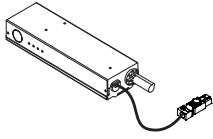

Technical Drawings

2D [↓ ZIP](#)
3D [↓ ZIP](#)

Ecodesign and Energy Labelling

 Replaceable (LED only) light source by an end-user

Schematic light drawing

Photometric

Lighting type	Direct
CCT (K)	3000
CRI>	90
McAdam steps (SDCM)	3000
Rf fidelity index	92
Rg gamut index	100
Beam angle C0-180 (°)	22
Beam angle C90-270 (°)	22

Electrical

Insulation class	II
LED current (mA)	600
Driver	Attached Splice Box

Accessories & Power Supply

REQUIRED

06.0399.00.90

Splice Box 600mA 1-10V for Eclectic 70&90

REQUIRED
Frame

Installation