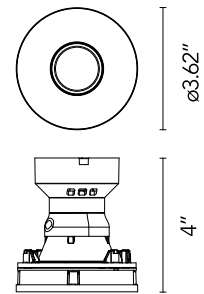

7.3W - 335lm - 3000K - CRI> 90 - Beam° 22

Eclectic Ø90. Non-adjustable Downlight. "Cone" style façade. Necessary installation pre-frames, not included (to be ordered separately). Recessed position of the LED: 41° cut-off angle. IP54 water tightness. Power LED light source*. Alternative options for lenses, orientation modules and style façades are available as spare parts.

Are you a professional and your project needs consulting and support?

BOOK AN APPOINTMENT

Main specifications

Mounting	Ceiling recessed
Environments	Indoor dry location
Light Source Type	LED
Light sources included	Yes
LED type	Power LED
Number of lamps	1
Power (W)	7.3
System flux (lm)	335

Physical

Color	Black
Recessed depth (in)	4.49
Net weight (lb)	0.58
Package volume (in)	244.09
IP internal	54

Download

Family spec sheet [↓ ZIP](#)
Mounting instructions [↓ PDF](#)

Photometric Files

LDT / IES [↓ ZIP](#)

Technical Drawings

2D [↓ ZIP](#)
3D [↓ ZIP](#)