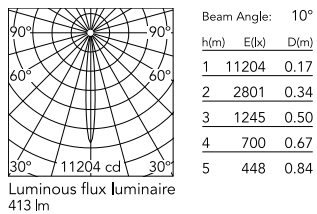

Physical

Color	Black
Recessed depth (in)	4.49
Net weight (lb)	0.58
Package volume (in)	244.09
IP internal	54

Download

Family spec sheet [↓ ZIP](#)
Mounting instructions [↓ PDF](#)

Photometric Files

LDT / IES [↓ ZIP](#)

Technical Drawings

2D [↓ ZIP](#)
3D [↓ ZIP](#)

Ecodesign and Energy Labelling

 Replaceable (LED only) light source by an end-user

Schematic light drawing

Photometric

Lighting type	Direct
CCT (K)	3000
CRI>	90
McAdam steps (SDCM)	3000
Rf fidelity index	92
Rg gamut index	100
Beam angle C0-180 (°)	10
Beam angle C90-270 (°)	10