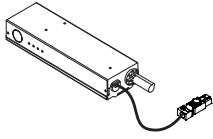

Technical Drawings

2D [↓ ZIP](#)
3D [↓ ZIP](#)

Ecodesign and Energy Labelling

 Replaceable (LED only) light source by an end-user

Schematic light drawing

Photometric

Lighting type	Direct
CCT (K)	3000
CRI>	90
McAdam steps (SDCM)	3000
Rf fidelity index	92
Rg gamut index	100
Beam angle C0-180 (°)	10
Beam angle C90-270 (°)	10

Electrical

Insulation class	II
LED current (mA)	600
Driver	Attached Splice Box

Accessories & Power Supply

REQUIRED

06.0399.00.90

Splice Box 600mA 1-10V for Eclectic 70&90

REQUIRED
Frame

Installation