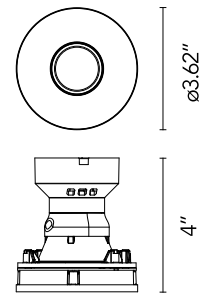

7.3W - 413lm - 3000K - CRI> 90 - Beam° 10

Eclectic Ø90. Non-adjustable Downlight. "Cone" style façade. Necessary installation pre-frames, not included (to be ordered separately). Recessed position of the LED: 41° cut-off angle. IP54 water tightness. Power LED light source*. Alternative options for lenses, orientation modules and style façades are available as spare parts.

Are you a professional and your project needs consulting and support?

BOOK AN APPOINTMENT

Main specifications

Mounting	Ceiling recessed
Environments	Indoor dry location
Light Source Type	LED
Light sources included	Yes
LED type	Power LED
Number of lamps	1
Power (W)	7.3
System flux (lm)	413

Physical

Color	Black
Recessed depth (in)	4.49
Net weight (lb)	0.58
Package volume (in)	244.09
IP internal	54

Download

Family spec sheet [↓ ZIP](#)
Mounting instructions [↓ PDF](#)

Photometric Files

LDT / IES [↓ ZIP](#)

Technical Drawings

2D [↓ ZIP](#)
3D [↓ ZIP](#)