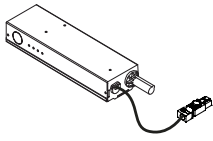

Technical Drawings

[2D](#)  ZIP

[3D](#)  ZIP

Ecodesign and Energy Labelling

   Replaceable (LED only) light source by an end-user

Schematic light drawing

Photometric

Lighting type	Direct
CCT (K)	3000
CRI>	90
McAdam steps (SDCM)	3000
Rf fidelity index	92
Rg gamut index	100
Beam angle C0-180 (°)	7
Beam angle C90-270 (°)	7

Electrical

Insulation class	II
LED current (mA)	600
Driver	Attached Splice Box

Accessories & Power Supply

REQUIRED

06.0399.00.90

Splice Box 600mA 1-10V for Eclectic 70&90

REQUIRED
Frame

Installation