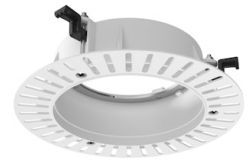

REQUIRED
Frame

Installation

08.0673.00

No Trim Frame