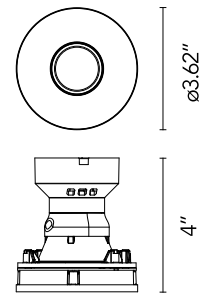

7.3W - 428lm - 3000K - CRI> 90 - Beam° 7

Eclectic Ø90. Non-adjustable Downlight. "Cone" style façade. Necessary installation pre-frames, not included (to be ordered separately). Recessed position of the LED: 41° cut-off angle. IP54 water tightness. Power LED light source*. Alternative options for lenses, orientation modules and style façades are available as spare parts.

Are you a professional and your project needs consulting and support?

[BOOK AN APPOINTMENT](#)

Main specifications

Mounting	Ceiling recessed
Environments	Indoor dry location
Light Source Type	LED
Light sources included	Yes
LED type	Power LED
Number of lamps	1
Power (W)	7.3
System flux (lm)	428

Physical

Color	White
Recessed depth (in)	4.49
Net weight (lb)	0.58
Package volume (in)	244.09
IP internal	54

Download

[Family spec sheet](#) ZIP

[Mounting instructions](#) PDF

Photometric Files

[LDT / IES](#) ZIP

Technical Drawings

[2D](#) ZIP

[3D](#) ZIP