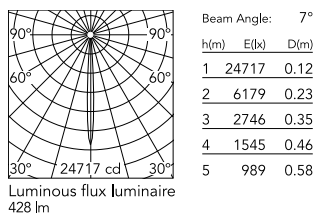

Physical

Color	White
Recessed depth (in)	4.49
Net weight (lb)	0.58
Package volume (in)	244.09
IP internal	54

Download

[Family spec sheet](#)  ZIP

[Mounting instructions](#)  PDF

Photometric Files

[LDT / IES](#)  ZIP

Technical Drawings

[2D](#)  ZIP

[3D](#)  ZIP

Ecodesign and Energy Labelling

   Replaceable (LED only) light source by an end-user

Schematic light drawing

Photometric

Lighting type	Direct
CCT (K)	3000
CRI>	90
McAdam steps (SDCM)	3000
Rf fidelity index	92
Rg gamut index	100
Beam angle C0-180 (°)	7
Beam angle C90-270 (°)	7