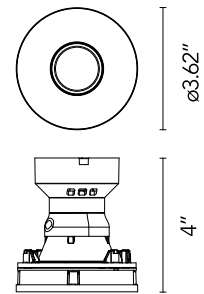

7.3W - 428lm - 3000K - CRI> 90 - Beam° 7

Eclectic Ø90. Non-adjustable Downlight. "Cone" style façade. Necessary installation pre-frames, not included (to be ordered separately). Recessed position of the LED: 41° cut-off angle. IP54 water tightness. Power LED light source*. Alternative options for lenses, orientation modules and style façades are available as spare parts.

Are you a professional and your project needs consulting and support?

BOOK AN APPOINTMENT

Main specifications

Mounting	Ceiling recessed
Environments	Indoor dry location
Light Source Type	LED
Light sources included	Yes
LED type	Power LED
Number of lamps	1
Power (W)	7.3
System flux (lm)	428

Physical

Color	Black
Recessed depth (in)	4.49
Net weight (lb)	0.58
Package volume (in)	244.09
IP internal	54

Download

Family spec sheet [↓ ZIP](#)
Mounting instructions [↓ PDF](#)

Photometric Files

LDT / IES [↓ ZIP](#)

Technical Drawings

2D [↓ ZIP](#)
3D [↓ ZIP](#)