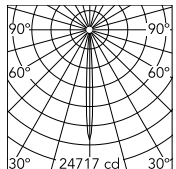

Physical

Color	Black
Recessed depth (in)	4.49
Net weight (lb)	0.58
Package volume (in)	244.09
IP internal	54

Download

Family spec sheet [↓ ZIP](#)
Mounting instructions [↓ PDF](#)

Photometric Files

LDT / IES [↓ ZIP](#)

Technical Drawings

2D [↓ ZIP](#)
3D [↓ ZIP](#)

Ecodesign and Energy Labelling

 Replaceable (LED only) light source by an end-user

Schematic light drawing

Beam Angle: 7°

h(m)	E(lx)	D(m)
1	24717	0.12
2	6179	0.23
3	2746	0.35
4	1545	0.46
5	989	0.58

Luminous flux Luminaire
428 lm

Photometric

Lighting type	Direct
CCT (K)	3000
CRI>	90
McAdam steps (SDCM)	3000
Rf fidelity index	92
Rg gamut index	100
Beam angle C0-180 (°)	7
Beam angle C90-270 (°)	7

Electrical