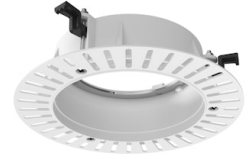

REQUIRED
Frame

Installation

08.0673.00

No Trim Frame