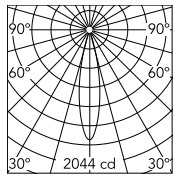

Physical

Color	White
Recessed depth (in)	4.49
Net weight (lb)	0.58
Package volume (in)	244.09
IP internal	54

Download

[Family spec sheet](#)  ZIP

[Mounting instructions](#)  PDF

Photometric Files

[LDT / IES](#)  ZIP

Technical Drawings

[2D](#)  ZIP

[3D](#)  ZIP

Ecodesign and Energy Labelling

 Replaceable (LED only) light source by an end-user

Schematic light drawing

Beam Angle: 22°

h(m)	E(lx)	D(m)
1	2044	0.38
2	511	0.76
3	227	1.14
4	128	1.52
5	82	1.90

Luminous flux Luminaire
313 lm

Photometric

Lighting type	Direct
CCT (K)	2700
CRI>	90
McAdam steps (SDCM)	2700
Rf fidelity index	88
Rg gamut index	94
Beam angle C0-180 (°)	22
Beam angle C90-270 (°)	22

Electrical