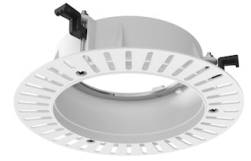

REQUIRED
Frame

Installation

08.0673.00

No Trim Frame