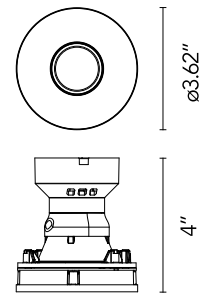

7.3W - 313lm - 2700K - CRI> 90 - Beam° 22

Eclectic Ø90. Non-adjustable Downlight. "Cone" style façade. Necessary installation pre-frames, not included (to be ordered separately). Recessed position of the LED: 41° cut-off angle. IP54 water tightness. Power LED light source*. Alternative options for lenses, orientation modules and style façades are available as spare parts.

Are you a professional and your project needs consulting and support?

[BOOK AN APPOINTMENT](#)

Main specifications

Mounting	Ceiling recessed
Environments	Indoor dry location
Light Source Type	LED
Light sources included	Yes
LED type	Power LED
Number of lamps	1
Power (W)	7.3
System flux (lm)	313

Physical

Color	White
Recessed depth (in)	4.49
Net weight (lb)	0.58
Package volume (in)	244.09
IP internal	54

Download

[Family spec sheet](#) ZIP

[Mounting instructions](#) PDF

Photometric Files

[LDT / IES](#) ZIP

Technical Drawings

[2D](#) ZIP

[3D](#) ZIP