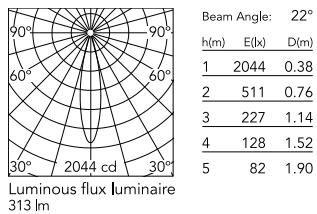

Physical

Color	Black
Recessed depth (in)	4.49
Net weight (lb)	0.58
Package volume (in)	244.09
IP internal	54

Download

[Family spec sheet](#) ZIP

[Mounting instructions](#) PDF

Photometric Files

[LDT / IES](#) ZIP

Technical Drawings

[2D](#) ZIP

[3D](#) ZIP

Ecodesign and Energy Labelling

Replaceable (LED only) light source by an end-user

Schematic light drawing

Photometric

Lighting type	Direct
CCT (K)	2700
CRI>	90
McAdam steps (SDCM)	2700
Rf fidelity index	88
Rg gamut index	94
Beam angle C0-180 (°)	22
Beam angle C90-270 (°)	22