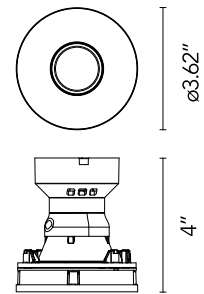

7.3W - 313lm - 2700K - CRI> 90 - Beam° 22

Eclectic Ø90. Non-adjustable Downlight. "Cone" style façade. Necessary installation pre-frames, not included (to be ordered separately). Recessed position of the LED: 41° cut-off angle. IP54 water tightness. Power LED light source*. Alternative options for lenses, orientation modules and style façades are available as spare parts.

Are you a professional and your project needs consulting and support?

[BOOK AN APPOINTMENT](#)

Main specifications

Mounting	Ceiling recessed
Environments	Indoor dry location
Light Source Type	LED
Light sources included	Yes
LED type	Power LED
Number of lamps	1
Power (W)	7.3
System flux (lm)	313

Physical

Color	Black
Recessed depth (in)	4.49
Net weight (lb)	0.58
Package volume (in)	244.09
IP internal	54

Download

[Family spec sheet](#) ZIP

[Mounting instructions](#) PDF

Photometric Files

[LDT / IES](#) ZIP

Technical Drawings

[2D](#) ZIP

[3D](#) ZIP