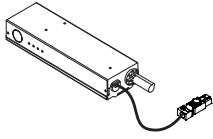

Technical Drawings

[2D](#) ZIP

[3D](#) ZIP

Ecodesign and Energy Labelling

Replaceable (LED only) light source by an end-user

Schematic light drawing

Photometric

Lighting type	Direct
CCT (K)	2700
CRI>	90
McAdam steps (SDCM)	2700
Rf fidelity index	88
Rg gamut index	94
Beam angle C0-180 (°)	22
Beam angle C90-270 (°)	22

Electrical

Insulation class	II
LED current (mA)	600
Driver	Attached Splice Box

Accessories & Power Supply

REQUIRED

06.0399.00.90

Splice Box 600mA 1-10V for Eclectic 70&90

REQUIRED
Frame

Installation