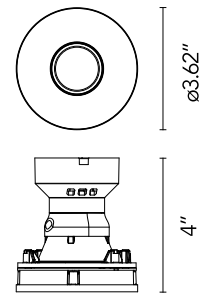

7.3W - 386lm - 2700K - CRI> 90 - Beam° 10

Eclectic Ø90. Non-adjustable Downlight. "Cone" style façade. Necessary installation pre-frames, not included (to be ordered separately). Recessed position of the LED: 41° cut-off angle. IP54 water tightness. Power LED light source*. Alternative options for lenses, orientation modules and style façades are available as spare parts.

Are you a professional and your project needs consulting and support?

[BOOK AN APPOINTMENT](#)

Main specifications

Mounting	Ceiling recessed
Environments	Indoor dry location
Light Source Type	LED
Light sources included	Yes
LED type	Power LED
Number of lamps	1
Power (W)	7.3
System flux (lm)	386

Physical

Color	White
Recessed depth (in)	4.49
Net weight (lb)	0.58
Package volume (in)	244.09
IP internal	54

Download

[Family spec sheet](#) ZIP

[Mounting instructions](#) PDF

Photometric Files

[LDT / IES](#) ZIP

Technical Drawings

[2D](#) ZIP

[3D](#) ZIP