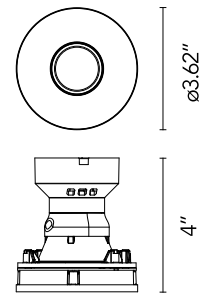

7.3W - 386lm - 2700K - CRI> 90 - Beam° 10

Eclectic Ø90. Non-adjustable Downlight. "Cone" style façade. Necessary installation pre-frames, not included (to be ordered separately). Recessed position of the LED: 41° cut-off angle. IP54 water tightness. Power LED light source*. Alternative options for lenses, orientation modules and style façades are available as spare parts.

Are you a professional and your project needs consulting and support?

BOOK AN APPOINTMENT

Main specifications

Mounting	Ceiling recessed
Environments	Indoor dry location
Light Source Type	LED
Light sources included	Yes
LED type	Power LED
Number of lamps	1
Power (W)	7.3
System flux (lm)	386

Physical

Color	Black
Recessed depth (in)	4.49
Net weight (lb)	0.58
Package volume (in)	244.09
IP internal	54

Download

Family spec sheet [↓ ZIP](#)
Mounting instructions [↓ PDF](#)

Photometric Files

LDT / IES [↓ ZIP](#)

Technical Drawings

2D [↓ ZIP](#)
3D [↓ ZIP](#)