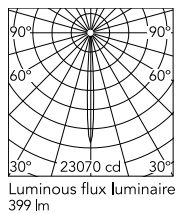

Technical Drawings

[2D](#) ZIP

[3D](#) ZIP

Ecodesign and Energy Labelling

Replaceable (LED only) light source by an end-user

Schematic light drawing

h(m)	E(lx)	D(m)
1	23070	0.12
2	5768	0.23
3	2563	0.35
4	1442	0.46
5	923	0.58