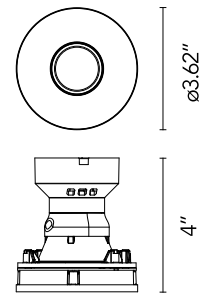

7.3W - 399lm - 2700K - CRI> 90 - Beam° 7

Eclectic Ø90. Non-adjustable Downlight. "Cone" style façade. Necessary installation pre-frames, not included (to be ordered separately). Recessed position of the LED: 41° cut-off angle. IP54 water tightness. Power LED light source*. Alternative options for lenses, orientation modules and style façades are available as spare parts.

Are you a professional and your project needs consulting and support?

[BOOK AN APPOINTMENT](#)

Main specifications

Mounting	Ceiling recessed
Environments	Indoor dry location
Light Source Type	LED
Light sources included	Yes
LED type	Power LED
Number of lamps	1
Power (W)	7.3
System flux (lm)	399

Physical

Color	White
Recessed depth (in)	4.49
Net weight (lb)	0.58
Package volume (in)	244.09
IP internal	54

Download

[Family spec sheet](#) ZIP

[Mounting instructions](#) PDF

Photometric Files

[LDT / IES](#) ZIP

Technical Drawings

[2D](#) ZIP

[3D](#) ZIP