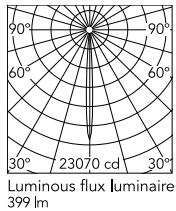

Technical Drawings

2D [↓ ZIP](#)
3D [↓ ZIP](#)

Ecodesign and Energy Labelling

 Replaceable (LED only) light source by an end-user

Schematic light drawing

h(m)	E(lx)	D(m)
1	23070	0.12
2	5768	0.23
3	2563	0.35
4	1442	0.46
5	923	0.58