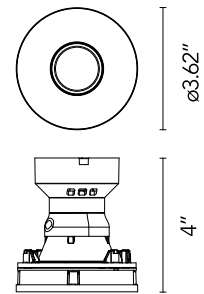

7.3W - 399lm - 2700K - CRI> 90 - Beam° 7

Eclectic Ø90. Non-adjustable Downlight. "Cone" style façade. Necessary installation pre-frames, not included (to be ordered separately). Recessed position of the LED: 41° cut-off angle. IP54 water tightness. Power LED light source*. Alternative options for lenses, orientation modules and style façades are available as spare parts.

Are you a professional and your project needs consulting and support?

BOOK AN APPOINTMENT

Main specifications

Mounting	Ceiling recessed
Environments	Indoor dry location
Light Source Type	LED
Light sources included	Yes
LED type	Power LED
Number of lamps	1
Power (W)	7.3
System flux (lm)	399

Physical

Color	Black
Recessed depth (in)	4.49
Net weight (lb)	0.58
Package volume (in)	244.09
IP internal	54

Download

Family spec sheet [↓ ZIP](#)
Mounting instructions [↓ PDF](#)

Photometric Files

LDT / IES [↓ ZIP](#)

Technical Drawings

2D [↓ ZIP](#)
3D [↓ ZIP](#)