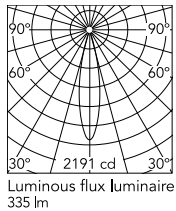

Physical

Colour	White
Orientation	Fixed
Recessed depth (mm)	114
Spot diameter (mm)	95
Length (mm)	95
Net weight (kg)	0.35
Package height (mm)	157
Package width (mm)	210
Package length (mm)	135
IP internal	54

Schematic light drawing

Beam Angle: 22°

h(m)	E(lx)	D(m)
1	2191	0.38
2	548	0.76
3	243	1.14
4	137	1.52
5	88	1.90

2191 cd

Photometric

Lighting type	Direct
Light distribution	Symmetric
CCT (K)	3000
CRI>	90
McAdam steps (SDCM)	2
Rf fidelity index	92
Rg gamut index	100
LED Life / Failure Ratio	L90B50>60.000h_Tc=85°C
Beam angle C0-180 (°)	22
Beam angle C90-270 (°)	22
UGR _L	<10