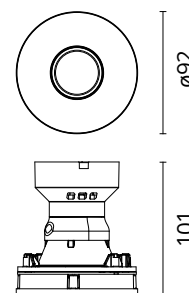

Main specifications

Mounting	Ceiling recessed
Environments	Indoor dry location
Light source type	LED
Light sources included	Yes
LED type	Power LED
Number of lamps	1
Power (W)	7
System power (W)	9.3
Lumen Output (lm)	393
Efficacy (lm/W)	56

Physical

Colour	White
Orientation	Fixed
Recessed depth (mm)	114
Spot diameter (mm)	95
Length (mm)	95
Net weight (kg)	0.35
Package height (mm)	157
Package width (mm)	210
Package length (mm)	135
IP internal	54

Download

[Mounting instructions](#) PDF

Photometric Files

[LDT / IES](#) ZIP

Technical Drawings

[2D](#) ZIP

[3D](#) ZIP

[Bim](#) ZIP