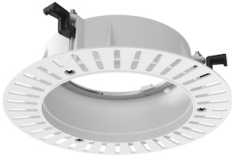

Installation

08.0671.14

Trim Frame

REQUIRED
Frame

Installation

08.0671.40

Trim Frame

Continuous current supply
source of 240V - 50/60Hz with
dimmable Dali 2, Push dimming.
150mA - 7.8W / 200mA - 10.4W /
250mA - 13W / 300mA - 15.6W /
350mA - 18.2W / 400mA - 20.8W
/ 500mA - 26W / 600mA - 31.2W
/ 700mA - 36.4W / 750mA - 39W
/ 800mA - 41.6...