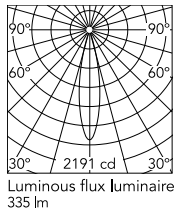

Physical

Colour	Black
Orientation	Fixed
Recessed depth (mm)	114
Spot diameter (mm)	95
Length (mm)	95
Net weight (kg)	0.35
Package height (mm)	157
Package width (mm)	210
Package length (mm)	135
IP internal	54

Schematic light drawing

Photometric

Lighting type	Direct
Light distribution	Symmetric
CCT (K)	3000
CRI>	90
McAdam steps (SDCM)	2
Rf fidelity index	92
Rg gamut index	100
LED Life / Failure Ratio	L90B50>60.000h_Tc=85°C
Beam angle C0-180 (°)	22
Beam angle C90-270 (°)	22
UGR _L	<10