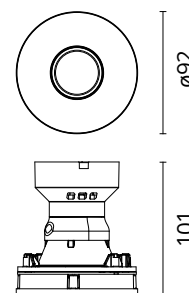

Main specifications

Mounting	Ceiling recessed
Environments	Indoor dry location
Light source type	LED
Light sources included	Yes
LED type	Power LED
Number of lamps	1
Power (W)	7
System power (W)	9.3
Lumen Output (lm)	393
Efficacy (lm/W)	56

Physical

Colour	Black
Orientation	Fixed
Recessed depth (mm)	114
Spot diameter (mm)	95
Length (mm)	95
Net weight (kg)	0.35
Package height (mm)	157
Package width (mm)	210
Package length (mm)	135
IP internal	54

Download

[Mounting instructions](#) PDF

Photometric Files

[LDT / IES](#) ZIP

Technical Drawings

[2D](#) ZIP

[3D](#) ZIP

[Bim](#) ZIP