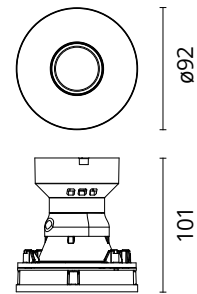

Main specifications

Mounting	Ceiling recessed
Environments	Indoor dry location
Light source type	LED
Light sources included	Yes
LED type	Power LED
Number of lamps	1
Power (W)	7
System power (W)	9.3
Lumen Output (lm)	411
Efficacy (lm/W)	59

Physical

Colour	White
Orientation	Fixed
Recessed depth (mm)	114
Spot diameter (mm)	95
Length (mm)	95
Net weight (kg)	0.35
Package height (mm)	157
Package width (mm)	210
Package length (mm)	135
IP internal	54

Download

Mounting instructions [↓ PDF](#)

Photometric Files

LDT / IES [↓ ZIP](#)

Technical Drawings

2D [↓ ZIP](#)

3D [↓ ZIP](#)

[🔒 Bim](#) [↓ ZIP](#)