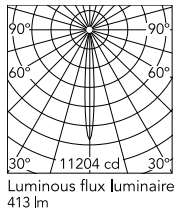

Physical

Colour	White
Orientation	Fixed
Recessed depth (mm)	114
Spot diameter (mm)	95
Length (mm)	95
Net weight (kg)	0.35
Package height (mm)	157
Package width (mm)	210
Package length (mm)	135
IP internal	54

Schematic light drawing

Beam Angle: 10°

h(m)	E(lx)	D(m)
1	11204	0.17
2	2801	0.34
3	1245	0.50
4	700	0.67
5	448	0.84

Luminous flux Luminaire
413 lm

Photometric

Lighting type	Direct
Light distribution	Symmetric
CCT (K)	3000
CRI>	90
McAdam steps (SDCM)	2
Rf fidelity index	92
Rg gamut index	100
LED Life / Failure Ratio	L90B50>60.000h_Tc=85°C
Beam angle C0-180 (°)	12
Beam angle C90-270 (°)	12
UGR _L	<10