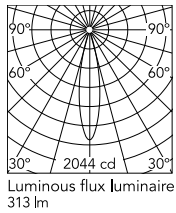

Physical

Colour	Black
Orientation	Fixed
Recessed depth (mm)	114
Spot diameter (mm)	95
Length (mm)	95
Net weight (kg)	0.35
Package height (mm)	157
Package width (mm)	210
Package length (mm)	135
IP internal	54

Schematic light drawing

Beam Angle: 22°

h(m)	E(lx)	D(m)
1	2044	0.38
2	511	0.76
3	227	1.14
4	128	1.52
5	82	1.90

Luminous flux luminaire
313 lm

Photometric

Lighting type	Direct
Light distribution	Symmetric
CCT (K)	2700
CRI>	90
McAdam steps (SDCM)	2
Rf fidelity index	88
Rg gamut index	94
LED Life / Failure Ratio	L90B50>60.000h_Tc=85°C
Beam angle C0-180 (°)	22
Beam angle C90-270 (°)	22
UGR _L	<10