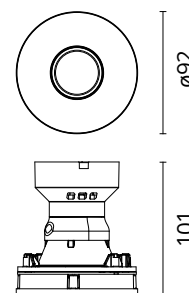

Main specifications

Mounting	Ceiling recessed
Environments	Indoor dry location
Light source type	LED
Light sources included	Yes
LED type	Power LED
Number of lamps	1
Power (W)	7
System power (W)	9.3
Lumen Output (lm)	383
Efficacy (lm/W)	55

Physical

Colour	Black
Orientation	Fixed
Recessed depth (mm)	114
Spot diameter (mm)	95
Length (mm)	95
Net weight (kg)	0.35
Package height (mm)	157
Package width (mm)	210
Package length (mm)	135
IP internal	54

Download

Mounting instructions [↓ PDF](#)

Photometric Files

LDT / IES [↓ ZIP](#)

Technical Drawings

2D [↓ ZIP](#)

3D [↓ ZIP](#)

[🔒 Bim](#) [↓ ZIP](#)