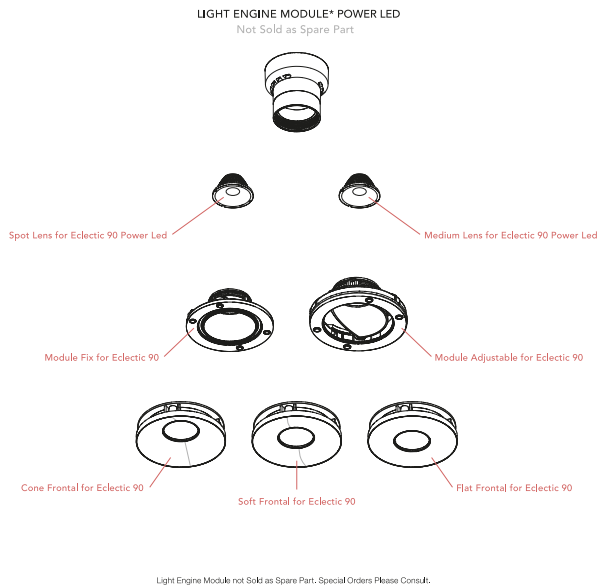

OPTIONAL
Accessory

Optical

08.0728.00

Honeycomb for Eclectic 90

OPTIONAL
Filter

Optical

08.0735.00

Colour Temperature Increaser
Filter for Eclectic 90

OPTIONAL
Filter

Optical

08.0736.00

Colour Temperature Decreaser
for Eclectic 90

Spare Parts

Super Spot Lens for Eclectic 90 Power Led	08.0718.00
Spot Lens for Eclectic 90 Power Led	08.0719.00
Medium Lens for Eclectic 90 Power Led	08.0720.00
Cone Frontal for Eclectic 90	08.0724.14
Cone Frontal for Eclectic 90	08.0724.40
Soft Frontal for Eclectic 90	08.0725.14
Soft Frontal for Eclectic 90	08.0725.40
Flat Frontal for Eclectic 90	08.0726.14
Flat Frontal for Eclectic 90	08.0726.40
Module Fix for Eclectic 90	08.0741.00
Module Adjustable for Eclectic 90	08.0742.00