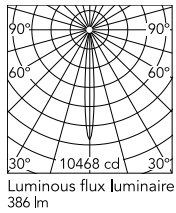

Physical

Colour	White
Orientation	Fixed
Recessed depth (mm)	114
Spot diameter (mm)	95
Length (mm)	95
Net weight (kg)	0.35
Package height (mm)	157
Package width (mm)	210
Package length (mm)	135
IP internal	54

Schematic light drawing

Beam Angle: 10°

h(m)	E(lx)	D(m)
1	10468	0.17
2	2617	0.34
3	1163	0.50
4	654	0.67
5	419	0.84

Photometric

Lighting type	Direct
Light distribution	Symmetric
CCT (K)	2700
CRI>	90
McAdam steps (SDCM)	2
Rf fidelity index	88
Rg gamut index	94
LED Life / Failure Ratio	L90B50>60.000h_Tc=85°C
Beam angle C0-180 (°)	12
Beam angle C90-270 (°)	12
UGR _L	<10