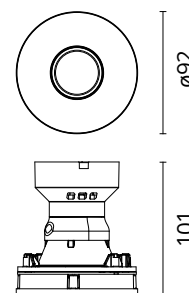

Main specifications

Mounting	Ceiling recessed
Environments	Indoor dry location
Light source type	LED
Light sources included	Yes
LED type	Power LED
Number of lamps	1
Power (W)	7
System power (W)	9.3
Lumen Output (lm)	400
Efficacy (lm/W)	57

Physical

Colour	White
Orientation	Fixed
Recessed depth (mm)	114
Spot diameter (mm)	95
Length (mm)	95
Net weight (kg)	0.35
Package height (mm)	157
Package width (mm)	210
Package length (mm)	135
IP internal	54

Download

[Mounting instructions](#) PDF

Photometric Files

[LDT / IES](#) ZIP

Technical Drawings

[2D](#) ZIP

[3D](#) ZIP

[Bim](#) ZIP