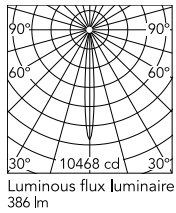

Physical

Colour	Black
Orientation	Fixed
Recessed depth (mm)	114
Spot diameter (mm)	95
Length (mm)	95
Net weight (kg)	0.35
Package height (mm)	157
Package width (mm)	210
Package length (mm)	135
IP internal	54

Schematic light drawing

Photometric

Lighting type	Direct
Light distribution	Symmetric
CCT (K)	2700
CRI>	90
McAdam steps (SDCM)	2
Rf fidelity index	88
Rg gamut index	94
LED Life / Failure Ratio	L90B50>60.000h_Tc=85°C
Beam angle C0-180 (°)	12
Beam angle C90-270 (°)	12
UGR _L	<10