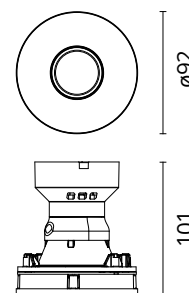

Main specifications

Mounting	Ceiling recessed
Environments	Indoor dry location
Light source type	LED
Light sources included	Yes
LED type	Power LED
Number of lamps	1
Power (W)	7
System power (W)	9.3
Lumen Output (lm)	400
Efficacy (lm/W)	57

Physical

Colour	Black
Orientation	Fixed
Recessed depth (mm)	114
Spot diameter (mm)	95
Length (mm)	95
Net weight (kg)	0.35
Package height (mm)	157
Package width (mm)	210
Package length (mm)	135
IP internal	54

Download

Mounting instructions [↓ PDF](#)

Photometric Files

LDT / IES [↓ ZIP](#)

Technical Drawings

2D [↓ ZIP](#)

3D [↓ ZIP](#)

[Bim](#) [↓ ZIP](#)