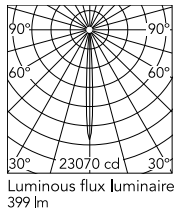

Physical

Colour	White
Orientation	Fixed
Recessed depth (mm)	114
Spot diameter (mm)	95
Length (mm)	95
Net weight (kg)	0.35
Package height (mm)	157
Package width (mm)	210
Package length (mm)	135
IP internal	54

Schematic light drawing

Beam Angle: 7°

h(m)	E(lx)	D(m)
1	23070	0.12
2	5768	0.23
3	2563	0.35
4	1442	0.46
5	923	0.58

Photometric

Lighting type	Direct
Light distribution	Symmetric
CCT (K)	2700
CRI>	90
McAdam steps (SDCM)	2
Rf fidelity index	88
Rg gamut index	94
LED Life / Failure Ratio	L90B50>60.000h_Tc=85°C
Beam angle C0-180 (°)	8
Beam angle C90-270 (°)	8
UGR _L	<10