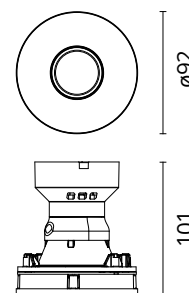

Main specifications

Mounting	Ceiling recessed
Environments	Indoor dry location
Light source type	LED
Light sources included	Yes
LED type	Power LED
Number of lamps	1
Power (W)	7
System power (W)	9.3
Lumen Output (lm)	411
Efficacy (lm/W)	59

Physical

Colour	White
Orientation	Fixed
Recessed depth (mm)	114
Spot diameter (mm)	95
Length (mm)	95
Net weight (kg)	0.35
Package height (mm)	157
Package width (mm)	210
Package length (mm)	135
IP internal	54

Download

[Mounting instructions](#) PDF

Photometric Files

[LDT / IES](#) ZIP

Technical Drawings

[2D](#) ZIP

[3D](#) ZIP

[Bim](#) ZIP