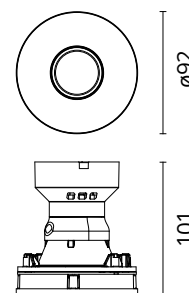

Main specifications

Mounting	Ceiling recessed
Environments	Indoor dry location
Light source type	LED
Light sources included	Yes
LED type	Power LED
Number of lamps	1
Power (W)	7
System power (W)	9.3
Lumen Output (lm)	411
Efficacy (lm/W)	59

Physical

Colour	Black
Orientation	Fixed
Recessed depth (mm)	114
Spot diameter (mm)	95
Length (mm)	95
Net weight (kg)	0.35
Package height (mm)	157
Package width (mm)	210
Package length (mm)	135
IP internal	54

Download

[Mounting instructions](#) PDF

Photometric Files

[LDT / IES](#) ZIP

Technical Drawings

[2D](#) ZIP

[3D](#) ZIP

[Bim](#) ZIP