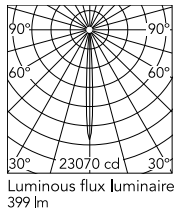

Physical

Colour	Black
Orientation	Fixed
Recessed depth (mm)	114
Spot diameter (mm)	95
Length (mm)	95
Net weight (kg)	0.35
Package height (mm)	157
Package width (mm)	210
Package length (mm)	135
IP internal	54

Schematic light drawing

Beam Angle: 7°

h(m)	E(lx)	D(m)
1	23070	0.12
2	5768	0.23
3	2563	0.35
4	1442	0.46
5	923	0.58

Photometric

Lighting type	Direct
Light distribution	Symmetric
CCT (K)	2700
CRI>	90
McAdam steps (SDCM)	2
Rf fidelity index	88
Rg gamut index	94
LED Life / Failure Ratio	L90B50>60.000h_Tc=85°C
Beam angle C0-180 (°)	8
Beam angle C90-270 (°)	8
UGR _L	<10