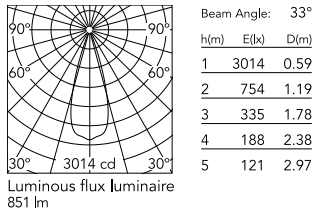

### Technical Drawings

2D [↓ ZIP](#)

3D [↓ ZIP](#)

[↓ Bim](#) [↓ ZIP](#)

## Schematic light drawing

## Photometric

|                          |                       |
|--------------------------|-----------------------|
| Lighting type            | Direct                |
| Light distribution       | Symmetric             |
| CCT (K)                  | 1800-3000             |
| CRI>                     | 90                    |
| McAdam steps (SDCM)      | 3                     |
| Rf fidelity index        | 92                    |
| Rg gamut index           | 100                   |
| LED Life / Failure Ratio | L90B50>55.000h_Tc85°C |
| Beam angle C0-180 (°)    | 33                    |
| Beam angle C90-270 (°)   | 33                    |
| Extreme cut off          | Yes                   |
| UGR <sub>L</sub>         | <10                   |