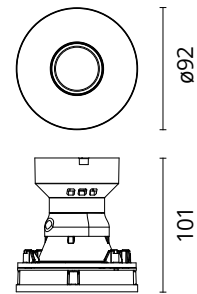

Eclectic Ø90 Dim To Warm. Nonadjustable Downlight. "Soft" style façade. Necessary installation preframes, not included (to be ordered separately). Recessed position of the LED: 41° cut-off angle. IP54 water tightness. Alternative options for lenses, orientation modules and style façades are available as spare parts.

Are you a professional and your project needs consulting and support?

BOOK AN APPOINTMENT