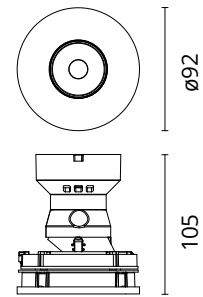

Eclectic Ø90 Dim To Warm. Adjustable Downlight (40° tilt, 360° rotation). "Soft" style façade. Necessary installation pre-frames, not included (to be ordered separately). Recessed position of the LED: 41° cut-off angle. IP20 water tightness (for IP54, please ask the dedicated accessory). Alternative options for lenses, orientation modules and style façades are available as spare parts.