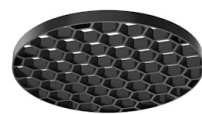

OPTIONAL
Accessory

Optical

08.0728.00

Honeycomb for Eclectic 90