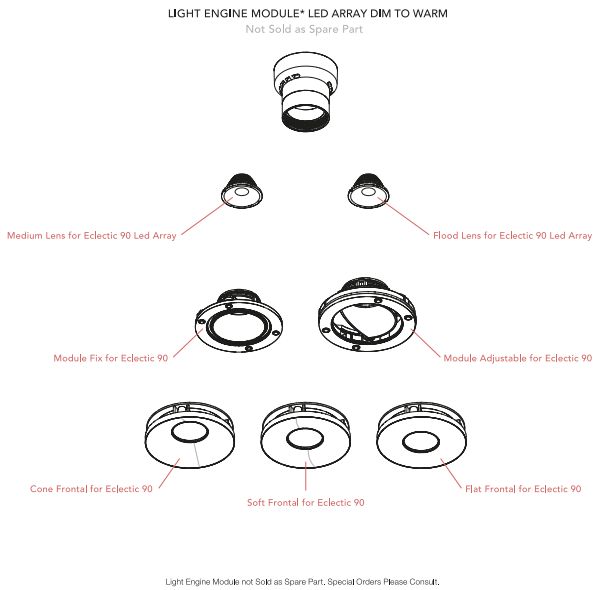

Honeycomb for Eclectic 90

OPTIONAL  
Accessory

Installation

08.0730.00

IP54 Lens for Eclectic 90  
Adjustable

OPTIONAL  
Filter

Optical

08.0735.00

Colour Temperature Increaser  
Filter for Eclectic 90

OPTIONAL  
Filter

Optical

08.0736.00

Colour Temperature Decreaser  
for Eclectic 90

## Spare Parts

Medium Lens for Eclectic 90 Led Array	08.0715.00
Flood Lens for Eclectic 90 Led Array	08.0716.00
Cone Frontal for Eclectic 90	08.0724.14
Cone Frontal for Eclectic 90	08.0724.40
Soft Frontal for Eclectic 90	08.0725.14
Soft Frontal for Eclectic 90	08.0725.40
Flat Frontal for Eclectic 90	08.0726.40
Module Fix for Eclectic 90	08.0741.00
Module Adjustable for Eclectic 90	08.0742.00