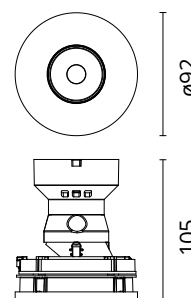

Main specifications

Mounting	Ceiling recessed
Environments	Indoor dry location
Light source type	LED
Light sources included	Yes
LED type	Power LED
Number of lamps	1
Power (W)	7
System power (W)	9.3
Lumen Output (lm)	370
Efficacy (lm/W)	53

Physical

Colour	White
Orientation	Adjustable
Recessed depth (mm)	114
Spot diameter (mm)	95
Length (mm)	95
Net weight (kg)	0.28
Package height (mm)	157
Package width (mm)	210
Package length (mm)	135
IP internal	20

Download

[Mounting instructions](#) PDF

Photometric Files

[LDT / IES](#) ZIP

Technical Drawings

[2D](#) ZIP

[3D](#) ZIP

[Bim](#) ZIP