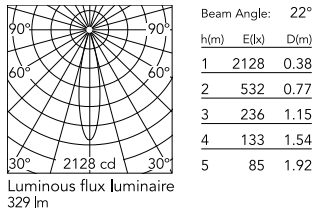

Physical

Colour	White
Orientation	Adjustable
Recessed depth (mm)	114
Spot diameter (mm)	95
Length (mm)	95
Net weight (kg)	0.28
Package height (mm)	157
Package width (mm)	210
Package length (mm)	135
IP internal	20

Schematic light drawing

Photometric

Lighting type	Direct
Light distribution	Symmetric
CCT (K)	3000
CRI>	90
McAdam steps (SDCM)	2
Rf fidelity index	92
Rg gamut index	100
LED Life / Failure Ratio	L90B50>60.000h_Tc=85°C
Beam angle C0-180 (°)	22
Beam angle C90-270 (°)	22
UGR _L	<10