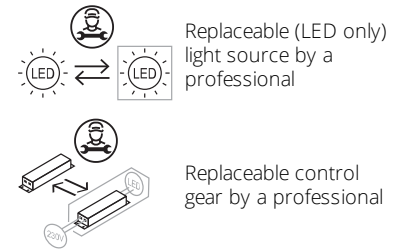

Ecodesign and Energy Labelling

This product contains a light source of energy efficiency class F

Notes

The combination of models using Power LED and Array LED light sources can lead to slight differences in the chromaticity of the light. It is recommended to use the same light source in shared spaces.