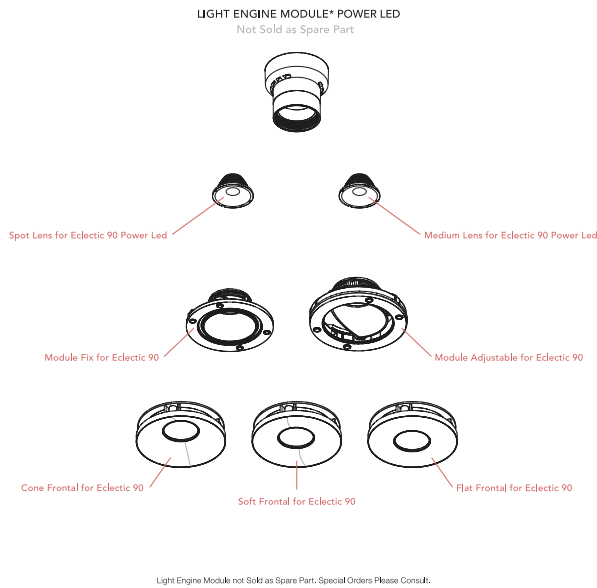

OPTIONAL
Accessory

Optical

08.0728.00

Honeycomb for Eclectic 90

OPTIONAL
Accessory

Installation

08.0730.00

IP54 Lens for Eclectic 90
Adjustable

OPTIONAL
Filter

Optical

08.0735.00

Colour Temperature Increaser
Filter for Eclectic 90

OPTIONAL
Filter

Optical

08.0736.00

Colour Temperature Decreaser
for Eclectic 90

Spare Parts

Super Spot Lens for Eclectic 90 Power Led	08.0718.00
Spot Lens for Eclectic 90 Power Led	08.0719.00
Medium Lens for Eclectic 90 Power Led	08.0720.00
Cone Frontal for Eclectic 90	08.0724.14
Cone Frontal for Eclectic 90	08.0724.40
Soft Frontal for Eclectic 90	08.0725.14
Soft Frontal for Eclectic 90	08.0725.40
Flat Frontal for Eclectic 90	08.0726.14
Flat Frontal for Eclectic 90	08.0726.40
Module Fix for Eclectic 90	08.0741.00
Module Adjustable for Eclectic 90	08.0742.00