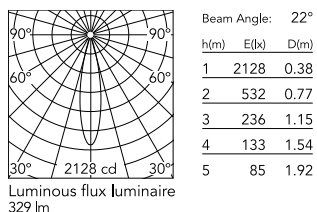

Physical

Colour	Black
Orientation	Adjustable
Recessed depth (mm)	114
Spot diameter (mm)	95
Length (mm)	95
Net weight (kg)	0.28
Package height (mm)	157
Package width (mm)	210
Package length (mm)	135
IP internal	20

Schematic light drawing

Photometric

Lighting type	Direct
Light distribution	Symmetric
CCT (K)	3000
CRI>	90
McAdam steps (SDCM)	2
Rf fidelity index	92
Rg gamut index	100
LED Life / Failure Ratio	L90B50>60.000h_Tc=85°C
Beam angle C0-180 (°)	22
Beam angle C90-270 (°)	22
UGR _L	<10