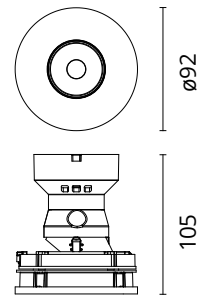

Are you a professional and your project needs consulting and support?

BOOK AN APPOINTMENT

Main specifications

Mounting	Ceiling recessed
Environments	Indoor dry location
Light source type	LED
Light sources included	Yes
LED type	Power LED
Number of lamps	1
Power (W)	7
System power (W)	9.3
Lumen Output (lm)	370
Efficacy (lm/W)	53

Physical

Colour	Black
Orientation	Adjustable
Recessed depth (mm)	114
Spot diameter (mm)	95
Length (mm)	95
Net weight (kg)	0.28
Package height (mm)	157
Package width (mm)	210
Package length (mm)	135
IP internal	20

Download

Mounting instructions [↓ PDF](#)

Photometric Files

LDT / IES [↓ ZIP](#)

Technical Drawings

2D [↓ ZIP](#)

3D [↓ ZIP](#)

[Bim](#) [↓ ZIP](#)