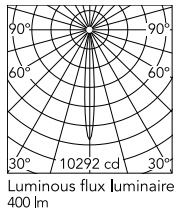

Physical

Colour	White
Orientation	Adjustable
Recessed depth (mm)	114
Spot diameter (mm)	95
Length (mm)	95
Net weight (kg)	0.28
Package height (mm)	157
Package width (mm)	210
Package length (mm)	135
IP internal	20

Schematic light drawing

Beam Angle: 10°

h(m)	E(lx)	D(m)
1	10292	0.17
2	2573	0.35
3	1144	0.52
4	643	0.70
5	412	0.87

Photometric

Lighting type	Direct
Light distribution	Symmetric
CCT (K)	3000
CRI>	90
McAdam steps (SDCM)	2
Rf fidelity index	92
Rg gamut index	100
LED Life / Failure Ratio	L90B50>60.000h_Tc=85°C
Beam angle C0-180 (°)	11
Beam angle C90-270 (°)	11
UGR _L	<10