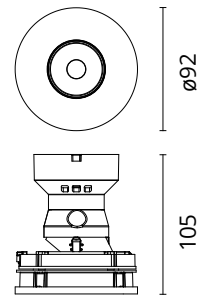

Are you a professional and your project needs consulting and support?

[BOOK AN APPOINTMENT](#)

Main specifications

Mounting	Ceiling recessed
Environments	Indoor dry location
Light source type	LED
Light sources included	Yes
LED type	Power LED
Number of lamps	1
Power (W)	7
System power (W)	9.3
Lumen Output (lm)	394
Efficacy (lm/W)	56

Physical

Colour	White
Orientation	Adjustable
Recessed depth (mm)	114
Spot diameter (mm)	95
Length (mm)	95
Net weight (kg)	0.28
Package height (mm)	157
Package width (mm)	210
Package length (mm)	135
IP internal	20

Download

[Mounting instructions](#) PDF

Photometric Files

[LDT / IES](#) ZIP

Technical Drawings

[2D](#) ZIP

[3D](#) ZIP

[Bim](#) ZIP