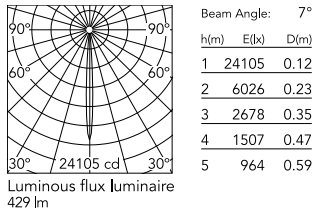

Physical

Colour	Black
Orientation	Adjustable
Recessed depth (mm)	114
Spot diameter (mm)	95
Length (mm)	95
Net weight (kg)	0.28
Package height (mm)	157
Package width (mm)	210
Package length (mm)	135
IP internal	20

Schematic light drawing

Photometric

Lighting type	Direct
Light distribution	Symmetric
CCT (K)	3000
CRI>	90
McAdam steps (SDCM)	2
Rf fidelity index	92
Rg gamut index	100
LED Life / Failure Ratio	L90B50>60.000h_Tc=85°C
Beam angle C0-180 (°)	7
Beam angle C90-270 (°)	7
UGR _L	<10