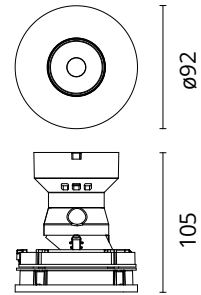

FLOS

05.8233.14 Black

Eclectic 90 Adjustable Soft Power Led

Designed by FLOS Architectural, 2022

Eclectic Ø90. Adjustable Downlight (40° tilt, 360° rotation). "Soft" style façade. Necessary installation pre-frames, not included (to be ordered separately). Recessed position of the LED: 41° cut-off angle. IP20 water tightness (for IP54, please ask the dedicated accessory). Power LED light source*. Alternative options for lenses, orientation modules and style façades are available as spare parts.

Physical

Colour	Black
Orientation	Adjustable
Recessed depth (mm)	114
Spot diameter (mm)	95
Length (mm)	95
Net weight (kg)	0.28
Package height (mm)	157
Package width (mm)	210
Package length (mm)	135
IP internal	20