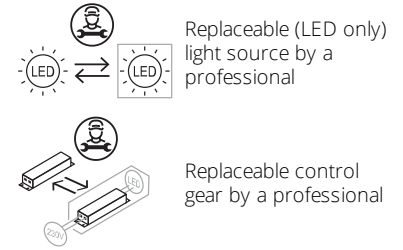

Ecodesign and Energy Labelling

This product contains a light source of energy efficiency class F

Notes

The combination of models using Power LED and Array LED light sources can lead to slight differences in the chromaticity of the light. It is recommended to use the same light source in shared spaces.