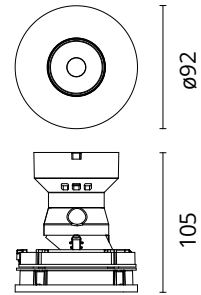

FLOS

05.8223.14 Black

Eclectic 90 Adjustable Soft Power Led

Designed by FLOS Architectural, 2022

Eclectic Ø90. Adjustable Downlight (40° tilt, 360° rotation). "Soft" style façade. Necessary installation pre-frames, not included (to be ordered separately). Recessed position of the LED: 41° cut-off angle. IP20 water tightness (for IP54, please ask the dedicated accessory). Power LED light source*. Alternative options for lenses, orientation modules and style façades are available as spare parts.

Physical

Colour	Black
Orientation	Adjustable
Recessed depth (mm)	114
Spot diameter (mm)	95
Length (mm)	95
Net weight (kg)	0.28
Package height (mm)	157
Package width (mm)	210
Package length (mm)	135
IP internal	20