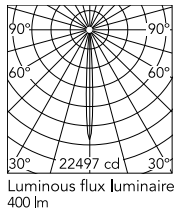

Physical

Colour	Black
Orientation	Adjustable
Recessed depth (mm)	114
Spot diameter (mm)	95
Length (mm)	95
Net weight (kg)	0.28
Package height (mm)	157
Package width (mm)	210
Package length (mm)	135
IP internal	20

Schematic light drawing

Beam Angle: 7°

h(m)	E(lx)	D(m)
1	22497	0.12
2	5624	0.23
3	2500	0.35
4	1406	0.47
5	900	0.59

Photometric

Lighting type	Direct
Light distribution	Symmetric
CCT (K)	2700
CRI>	90
McAdam steps (SDCM)	2
Rf fidelity index	88
Rg gamut index	94
LED Life / Failure Ratio	L90B50>60.000h_Tc=85°C
Beam angle C0-180 (°)	7
Beam angle C90-270 (°)	7
UGR _L	<10