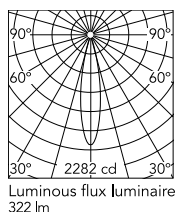

Physical

Colour	Black
Orientation	Adjustable
Recessed depth (mm)	114
Spot diameter (mm)	95
Length (mm)	95
Net weight (kg)	0.28
Package height (mm)	157
Package width (mm)	210
Package length (mm)	135
IP internal	20

Schematic light drawing

Beam Angle: 21°

h(m)	E(lx)	D(m)
1	2282	0.36
2	570	0.73
3	254	1.09
4	143	1.46
5	91	1.82

Luminous flux Luminaire
322 lm

Photometric

Lighting type	Direct
Light distribution	Symmetric
CCT (K)	3000
CRI>	90
McAdam steps (SDCM)	2
Rf fidelity index	92
Rg gamut index	100
LED Life / Failure Ratio	L90B50>60.000h_Tc=85°C
Beam angle C0-180 (°)	22
Beam angle C90-270 (°)	22
UGR _L	<10