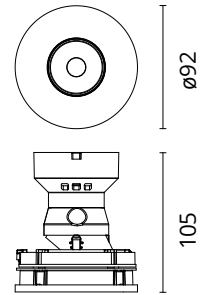

FLOS

05.8238.14 Black

Eclectic 90 Adjustable Flat Power Led

Designed by FLOS Architectural, 2022

Eclectic Ø90. Adjustable Downlight (40° tilt, 360° rotation). "Flat" style façade. Necessary installation pre-frames, not included (to be ordered separately). Recessed position of the LED: 49° cut-off angle. IP20 water tightness (for IP54, please ask the dedicated accessory). Power LED light source*. Alternative options for lenses, orientation modules and style façades are available as spare parts.

Physical

Colour	Black
Orientation	Adjustable
Recessed depth (mm)	114
Spot diameter (mm)	95
Length (mm)	95
Net weight (kg)	0.28
Package height (mm)	157
Package width (mm)	210
Package length (mm)	135
IP internal	20