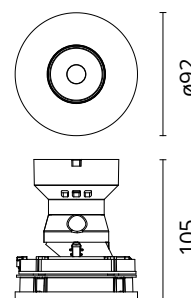

Main specifications

Mounting	Ceiling recessed
Environments	Indoor dry location
Light source type	LED
Light sources included	Yes
LED type	Power LED
Number of lamps	1
Power (W)	7
System power (W)	9.3
Lumen Output (lm)	367
Efficacy (lm/W)	52

Physical

Colour	White
Orientation	Adjustable
Recessed depth (mm)	114
Spot diameter (mm)	95
Length (mm)	95
Net weight (kg)	0.28
Package height (mm)	157
Package width (mm)	210
Package length (mm)	135
IP internal	20

Download

Mounting instructions [↓ PDF](#)

Photometric Files

LDT / IES [↓ ZIP](#)

Technical Drawings

2D [↓ ZIP](#)

3D [↓ ZIP](#)

[Bim](#) [↓ ZIP](#)