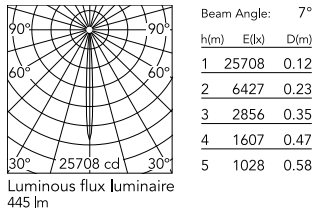

Physical

Colour	White
Orientation	Adjustable
Recessed depth (mm)	114
Spot diameter (mm)	95
Length (mm)	95
Net weight (kg)	0.28
Package height (mm)	157
Package width (mm)	210
Package length (mm)	135
IP internal	20

Schematic light drawing

Photometric

Lighting type	Direct
Light distribution	Symmetric
CCT (K)	3000
CRI>	90
McAdam steps (SDCM)	2
Rf fidelity index	92
Rg gamut index	100
LED Life / Failure Ratio	L90B50>60.000h_Tc=85°C
Beam angle C0-180 (°)	7
Beam angle C90-270 (°)	7
UGR _L	<10