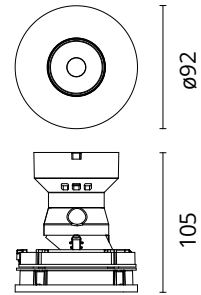

## Eclectic 90 Adjustable Flat Power Led

Designed by FLOS Architectural, 2022

Eclectic Ø90. Adjustable Downlight (40° tilt, 360° rotation). "Flat" style façade. Necessary installation pre-frames, not included (to be ordered separately). Recessed position of the LED: 49° cut-off angle. IP20 water tightness (for IP54, please ask the dedicated accessory). Power LED light source\*. Alternative options for lenses, orientation modules and style façades are available as spare parts.

### Physical

Colour	Black
Orientation	Adjustable
Recessed depth (mm)	114
Spot diameter (mm)	95
Length (mm)	95
Net weight (kg)	0.28
Package height (mm)	157
Package width (mm)	210
Package length (mm)	135
IP internal	20