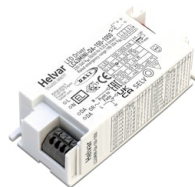

REQUIRED
Power supply

Electrical

60.7678