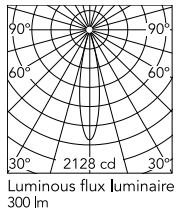

### Physical

Colour	White
Orientation	Adjustable
Recessed depth (mm)	114
Spot diameter (mm)	95
Length (mm)	95
Net weight (kg)	0.28
Package height (mm)	157
Package width (mm)	210
Package length (mm)	135
IP internal	20

### Technical Drawings

2D [↓ ZIP](#)

3D [↓ ZIP](#)

[Bim](#) [↓ ZIP](#)

## Schematic light drawing