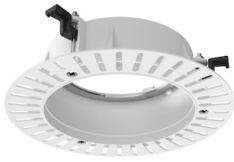

Installation

08.0671.14

Trim Frame

REQUIRED  
Frame

Installation

08.0671.40

Trim Frame

Continuous current supply  
source of 240V - 50/60Hz with  
dimmable Dali 2, Push dimming.  
150mA - 7.8W / 200mA - 10.4W /  
250mA - 13W / 300mA - 15.6W /  
350mA - 18.2W / 400mA - 20.8W  
/ 500mA - 26W / 600mA - 31.2W  
/ 700mA - 36.4W / 750mA - 39W  
/ 800mA - 41.6...