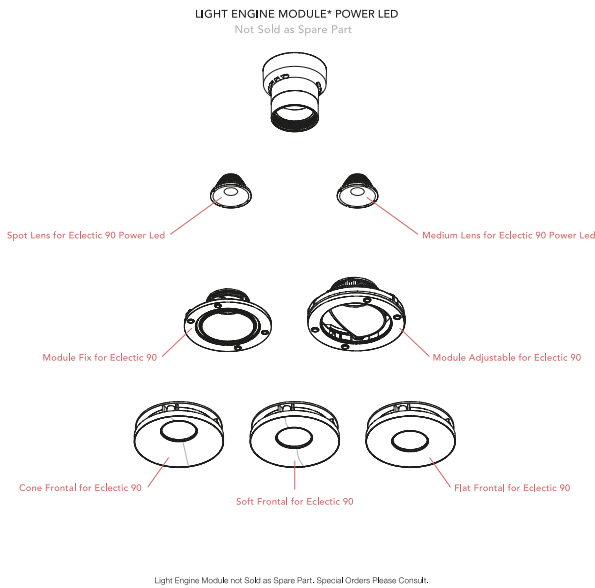

OPTIONAL  
Accessory

Optical

08.0728.00

Honeycomb for Eclectic 90

OPTIONAL  
Accessory

Installation

08.0730.00

IP54 Lens for Eclectic 90  
Adjustable

OPTIONAL  
Filter

Optical

08.0735.00

Colour Temperature Increaser  
Filter for Eclectic 90

OPTIONAL  
Filter

Optical

08.0736.00

Colour Temperature Decreaser  
for Eclectic 90

# Spare Parts

Super Spot Lens for Eclectic 90 Power Led	08.0718.00
Spot Lens for Eclectic 90 Power Led	08.0719.00
Medium Lens for Eclectic 90 Power Led	08.0720.00
Cone Frontal for Eclectic 90	08.0724.14
Cone Frontal for Eclectic 90	08.0724.40
Soft Frontal for Eclectic 90	08.0725.14
Soft Frontal for Eclectic 90	08.0725.40
Flat Frontal for Eclectic 90	08.0726.14
Flat Frontal for Eclectic 90	08.0726.40
Module Fix for Eclectic 90	08.0741.00
Module Adjustable for Eclectic 90	08.0742.00