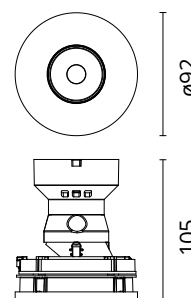

Main specifications

Mounting	Ceiling recessed
Environments	Indoor dry location
Light source type	LED
Light sources included	Yes
LED type	Power LED
Number of lamps	1
Power (W)	7
System power (W)	9.3
Lumen Output (lm)	353
Efficacy (lm/W)	50

Physical

Colour	White
Orientation	Adjustable
Recessed depth (mm)	114
Spot diameter (mm)	95
Length (mm)	95
Net weight (kg)	0.28
Package height (mm)	157
Package width (mm)	210
Package length (mm)	135
IP internal	20

Download

Mounting instructions [↓ PDF](#)

Photometric Files

LDT / IES [↓ ZIP](#)

Technical Drawings

2D [↓ ZIP](#)

3D [↓ ZIP](#)

[Bim](#) [↓ ZIP](#)