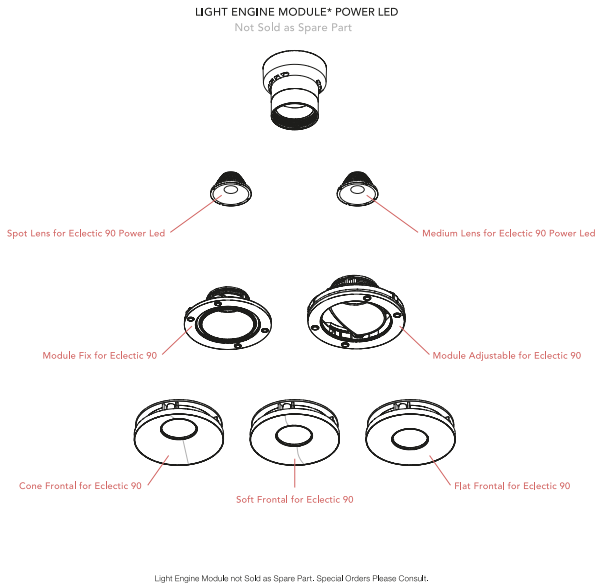

OPTIONAL
Accessory

Optical

08.0728.00

Honeycomb for Eclectic 90

OPTIONAL
Accessory

Installation

08.0730.00

IP54 Lens for Eclectic 90
Adjustable

OPTIONAL
Filter

Optical

08.0735.00

Colour Temperature Increaser
Filter for Eclectic 90

OPTIONAL
Filter

Optical

08.0736.00

Colour Temperature Decreaser
for Eclectic 90

Spare Parts

Super Spot Lens for Eclectic 90 Power Led	08.0718.00
Spot Lens for Eclectic 90 Power Led	08.0719.00
Medium Lens for Eclectic 90 Power Led	08.0720.00
Cone Frontal for Eclectic 90	08.0724.14
Cone Frontal for Eclectic 90	08.0724.40
Soft Frontal for Eclectic 90	08.0725.14
Soft Frontal for Eclectic 90	08.0725.40
Flat Frontal for Eclectic 90	08.0726.14
Flat Frontal for Eclectic 90	08.0726.40
Module Fix for Eclectic 90	08.0741.00
Module Adjustable for Eclectic 90	08.0742.00