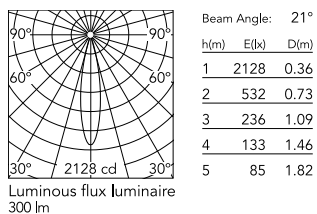

Physical

Colour	Black
Orientation	Adjustable
Recessed depth (mm)	114
Spot diameter (mm)	95
Length (mm)	95
Net weight (kg)	0.28
Package height (mm)	157
Package width (mm)	210
Package length (mm)	135
IP internal	20

Schematic light drawing

Photometric

Lighting type	Direct
Light distribution	Symmetric
CCT (K)	2700
CRI>	90
McAdam steps (SDCM)	2
Rf fidelity index	88
Rg gamut index	94
LED Life / Failure Ratio	L90B50>60.000h_Tc=85°C
Beam angle C0-180 (°)	22
Beam angle C90-270 (°)	22
UGR _L	<10