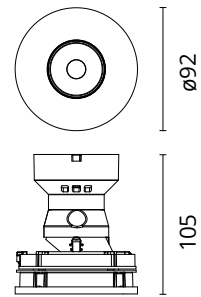

FLOS

05.8228.14 Black

Eclectic 90 Adjustable Flat Power Led

Designed by FLOS Architectural, 2022

Eclectic Ø90. Adjustable Downlight (40° tilt, 360° rotation). "Flat" style façade. Necessary installation pre-frames, not included (to be ordered separately). Recessed position of the LED: 49° cut-off angle. IP20 water tightness (for IP54, please ask the dedicated accessory). Power LED light source*. Alternative options for lenses, orientation modules and style façades are available as spare parts.

Physical

Colour	Black
Orientation	Adjustable
Recessed depth (mm)	114
Spot diameter (mm)	95
Length (mm)	95
Net weight (kg)	0.28
Package height (mm)	157
Package width (mm)	210
Package length (mm)	135
IP internal	20