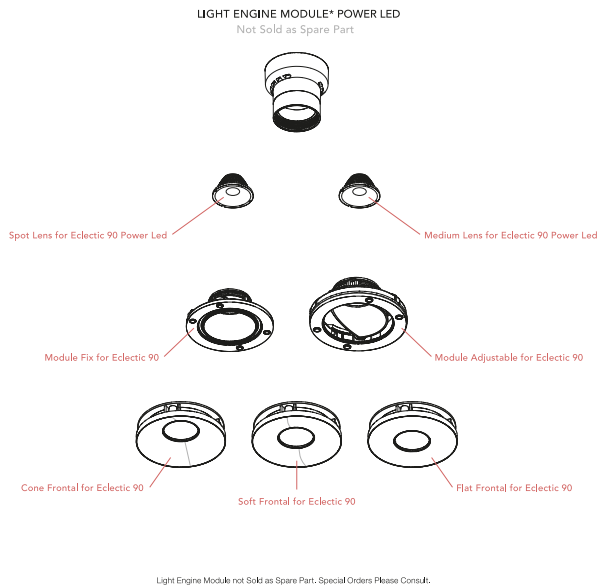

OPTIONAL  
Accessory

Optical

08.0728.00

Honeycomb for Eclectic 90

OPTIONAL  
Accessory

Installation

08.0730.00

IP54 Lens for Eclectic 90  
Adjustable

OPTIONAL  
Filter

Optical

08.0735.00

Colour Temperature Increaser  
Filter for Eclectic 90

OPTIONAL  
Filter

Optical

08.0736.00

Colour Temperature Decreaser  
for Eclectic 90

## Spare Parts

Super Spot Lens for Eclectic 90 Power Led	08.0718.00
Spot Lens for Eclectic 90 Power Led	08.0719.00
Medium Lens for Eclectic 90 Power Led	08.0720.00
Cone Frontal for Eclectic 90	08.0724.14
Cone Frontal for Eclectic 90	08.0724.40
Soft Frontal for Eclectic 90	08.0725.14
Soft Frontal for Eclectic 90	08.0725.40
Flat Frontal for Eclectic 90	08.0726.14
Flat Frontal for Eclectic 90	08.0726.40
Module Fix for Eclectic 90	08.0741.00
Module Adjustable for Eclectic 90	08.0742.00