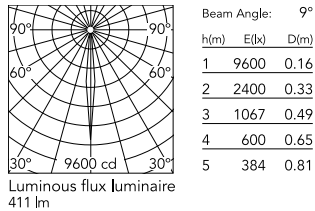

### Physical

Colour	White
Orientation	Adjustable
Recessed depth (mm)	114
Spot diameter (mm)	95
Length (mm)	95
Net weight (kg)	0.28
Package height (mm)	157
Package width (mm)	210
Package length (mm)	135
IP internal	20

### Technical Drawings

[2D](#)  ZIP

[3D](#)  ZIP

[Bim](#)  ZIP

## Schematic light drawing