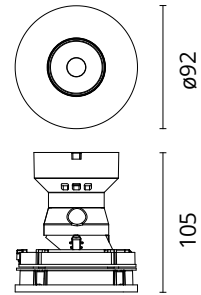

Main specifications

Mounting	Ceiling recessed
Environments	Indoor dry location
Light source type	LED
Light sources included	Yes
LED type	Power LED
Number of lamps	1
Power (W)	7
System power (W)	9.3
Lumen Output (lm)	375
Efficacy (lm/W)	54

Physical

Colour	White
Orientation	Adjustable
Recessed depth (mm)	114
Spot diameter (mm)	95
Length (mm)	95
Net weight (kg)	0.28
Package height (mm)	157
Package width (mm)	210
Package length (mm)	135
IP internal	20

Download

[Mounting instructions](#) PDF

Photometric Files

[LDT / IES](#) ZIP

Technical Drawings

[2D](#) ZIP

[3D](#) ZIP

[Bim](#) ZIP