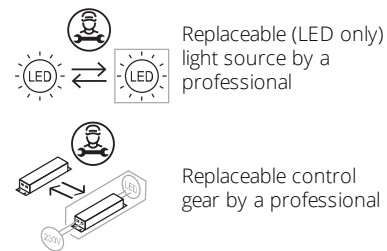

Ecodesign and Energy Labelling

This product contains a light source of energy efficiency class F

Notes

The combination of models using Power LED and Array LED light sources can lead to slight differences in the chromaticity of the light. It is recommended to use the same light source in shared spaces.