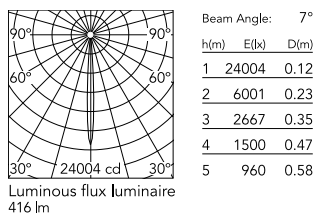

### Physical

Colour	White
Orientation	Adjustable
Recessed depth (mm)	114
Spot diameter (mm)	95
Length (mm)	95
Net weight (kg)	0.28
Package height (mm)	157
Package width (mm)	210
Package length (mm)	135
IP internal	20

### Technical Drawings

[2D](#)  ZIP

[3D](#)  ZIP

[Bim](#)  ZIP

## Schematic light drawing