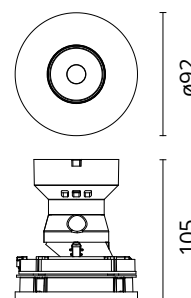

10.5W - 815lm - 3000K - CRI> 90 - Beam° 41

Eclectic Ø90. Adjustable Downlight (40° tilt, 360° rotation). "Flat" style façade. Necessary installation pre-frames, not included (to be ordered separately). Recessed position of the LED: 49° cut-off angle. IP20 water tightness (for IP54, please ask the dedicated accessory). Alternative options for lenses, orientation modules and style façades are available as spare parts.

Are you a professional and your project needs consulting and support?

BOOK AN APPOINTMENT