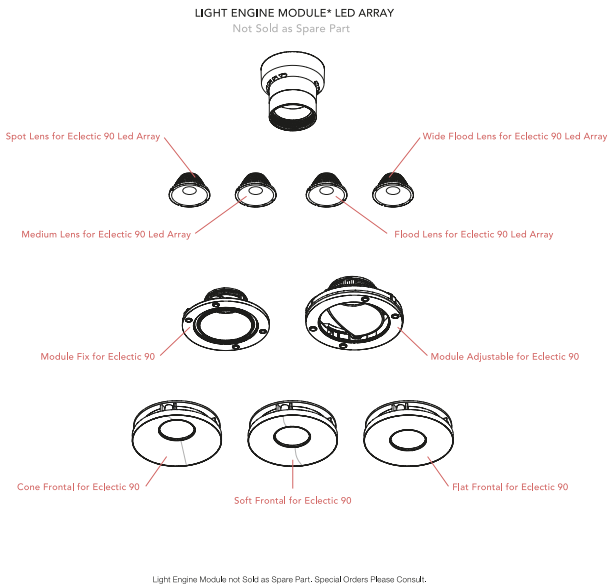

OPTIONAL  
Accessory

Optical

08.0728.00

Honeycomb for Eclectic 90

OPTIONAL  
Accessory

Installation

08.0730.00

IP54 Lens for Eclectic 90  
Adjustable

OPTIONAL  
Filter

Optical

08.0735.00

Colour Temperature Increaser  
Filter for Eclectic 90

OPTIONAL  
Filter

Optical

08.0736.00

Colour Temperature Decreaser  
for Eclectic 90

# Spare Parts

Spot Lens for Eclectic 90 Led Array	08.0714.00
Medium Lens for Eclectic 90 Led Array	08.0715.00
Flood Lens for Eclectic 90 Led Array	08.0716.00
Wide Flood Lens for Eclectic 90 Led Array	08.0717.00
Cone Frontal for Eclectic 90	08.0724.14
Cone Frontal for Eclectic 90	08.0724.40
Soft Frontal for Eclectic 90	08.0725.14
Soft Frontal for Eclectic 90	08.0725.40
Flat Frontal for Eclectic 90	08.0726.14
Flat Frontal for Eclectic 90	08.0726.40
Module Fix for Eclectic 90	08.0741.00
Module Adjustable for Eclectic 90	08.0742.00