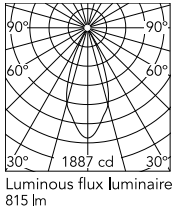

### Physical

Colour	White
Orientation	Adjustable
Recessed depth (mm)	114
Spot diameter (mm)	95
Length (mm)	95
Net weight (kg)	0.29
Package height (mm)	157
Package width (mm)	210
Package length (mm)	135
IP internal	20

### Technical Drawings

2D [↓ ZIP](#)

3D [↓ ZIP](#)

[Bim](#) [↓ ZIP](#)

## Schematic light drawing