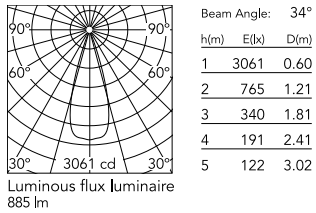

Physical

Colour	Black
Orientation	Adjustable
Recessed depth (mm)	114
Spot diameter (mm)	95
Length (mm)	95
Net weight (kg)	0.29
Package height (mm)	157
Package width (mm)	210
Package length (mm)	135
IP internal	20

Schematic light drawing

Photometric

Lighting type	Direct
Light distribution	Symmetric
CCT (K)	2700
CRI>	90
McAdam steps (SDCM)	2
Rf fidelity index	88
Rg gamut index	94
LED Life / Failure Ratio	L70B50>55.000h_Tc=85°C
Beam angle C0-180 (°)	33
Beam angle C90-270 (°)	33
UGR _L	<10