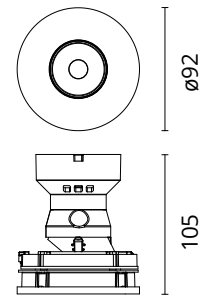

FLOS

05.8152.14 Black

Eclectic 90 Adjustable Flat Led Array

Designed by FLOS Architectural, 2022

10.5W - 885lm - 2700K - CRI> 90 - Beam° 33

Eclectic Ø90. Adjustable Downlight (40° tilt, 360° rotation). "Flat" style façade. Necessary installation pre-frames, not included (to be ordered separately). Recessed position of the LED: 49° cut-off angle. IP20 water tightness (for IP54, please ask the dedicated accessory). Alternative options for lenses, orientation modules and style façades are available as spare parts.

Physical

Colour	Black
Orientation	Adjustable
Recessed depth (mm)	114
Spot diameter (mm)	95
Length (mm)	95
Net weight (kg)	0.29
Package height (mm)	157
Package width (mm)	210
Package length (mm)	135
IP internal	20