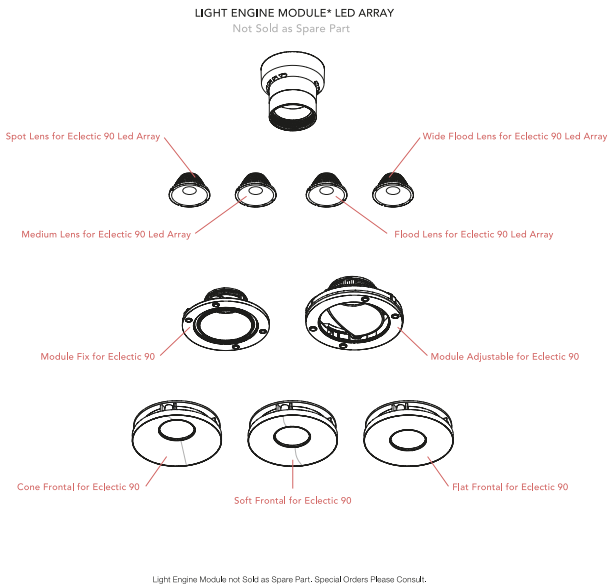

OPTIONAL
Accessory

Optical

08.0728.00

Honeycomb for Eclectic 90

OPTIONAL
Accessory

Installation

08.0730.00

IP54 Lens for Eclectic 90
Adjustable

OPTIONAL
Filter

Optical

08.0735.00

Colour Temperature Increaser
Filter for Eclectic 90

OPTIONAL
Filter

Optical

08.0736.00

Colour Temperature Decreaser
for Eclectic 90

Spare Parts

Spot Lens for Eclectic 90 Led Array	08.0714.00
Medium Lens for Eclectic 90 Led Array	08.0715.00
Flood Lens for Eclectic 90 Led Array	08.0716.00
Wide Flood Lens for Eclectic 90 Led Array	08.0717.00
Cone Frontal for Eclectic 90	08.0724.14
Cone Frontal for Eclectic 90	08.0724.40
Soft Frontal for Eclectic 90	08.0725.14
Soft Frontal for Eclectic 90	08.0725.40
Flat Frontal for Eclectic 90	08.0726.14
Flat Frontal for Eclectic 90	08.0726.40
Module Fix for Eclectic 90	08.0741.00
Module Adjustable for Eclectic 90	08.0742.00