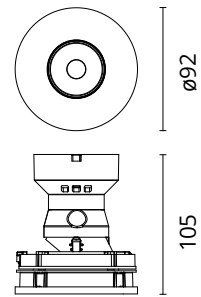

10.5W - 874lm - 2700K - CRI> 90 - Beam° 24

Eclectic Ø90. Adjustable Downlight (40° tilt, 360° rotation). "Flat" style façade. Necessary installation pre-frames, not included (to be ordered separately). Recessed position of the LED: 49° cut-off angle. IP20 water tightness (for IP54, please ask the dedicated accessory). Alternative options for lenses, orientation modules and style façades are available as spare parts.

Are you a professional and your project needs consulting and support?

BOOK AN APPOINTMENT