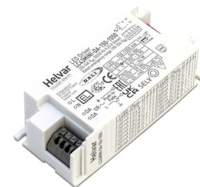

REQUIRED
Power supply

Electrical

60.7678