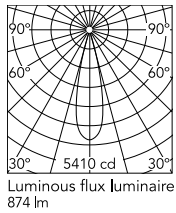

### Physical

Colour	White
Orientation	Adjustable
Recessed depth (mm)	114
Spot diameter (mm)	95
Length (mm)	95
Net weight (kg)	0.29
Package height (mm)	157
Package width (mm)	210
Package length (mm)	135
IP internal	20

### Technical Drawings

2D [↓ ZIP](#)

3D [↓ ZIP](#)

[Bim](#) [↓ ZIP](#)

## Schematic light drawing